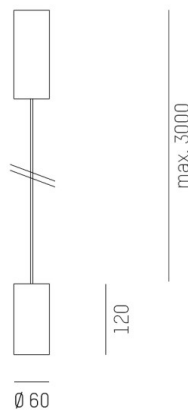

DARK NIGHT XS

684-00603084955dv1

DARK NIGHT XS PD SUSPENSION made of aluminium, white, similar to RAL 9016, decor black,high-efficiently vacuum deposited aluminium reflector beam 60°, light output direct, UGR <19, with converter, max. 500mA, dimmability: DALI, cable white, adapter/ceiling base white, pendant length 3000mm, IP20

DRAWING

TECHNICAL DETAILS

System perform. [W]	20
Bulb type	LED
Luminous flux [lm]	1520
Current sec. [mA]	500
Colour temp. [K]	3000K
CRI	PREMIUM>90
UGR	<19
Optics	vacuum deposited aluminium reflector
Designer	INHOUSE
Converter	with converter
Light output	direct
Beam angle [°]	60°
Voltage [V]	220-240V 50/60Hz
Material	aluminium
Length [mm]	60
Height [mm]	120
Pendant length [mm]	3000
Diameter [mm]	60
IP protection class	IP20
Voltage class	protection cl. I
Shock resistance	IK02
Net weight [kg]	0,73
Colour lamp	white
RAL	9016
Colour adapter/ceiling base	white
Colour decor	black
Electric wire	white
EAN-Number	9010506863246
Lifetime [h]	L80 B10 50 000
Energy efficiency cl.	E

LIGHT DISTRIBUTION CURVE

The values are rated values. Power and luminous flux are initially subject to a tolerance of +/- 10%. Colour temperature tolerance: +/- 150 K. The values apply to an ambient temperature of 25°C unless otherwise specified.