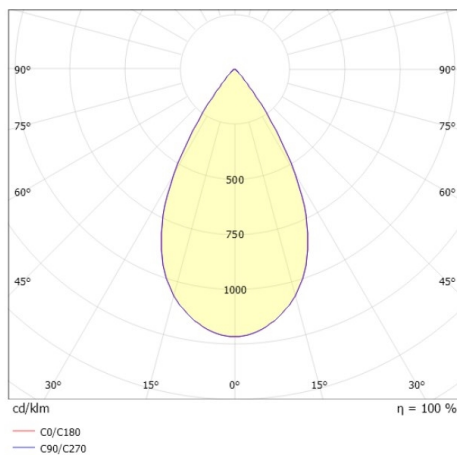

DARK NIGHT XS

684-00603084955dv1

DARK NIGHT XS PD SUSPENSION made of aluminium, white, similar to RAL 9016, decor black,high-efficiently vacuum deposited aluminium reflector beam 60°, light output direct, UGR <19, with converter, max. 500mA, dimmability: DALI, cable white, adapter/ceiling base white, pendant length 3000mm, IP20

DRAWING

TECHNICAL DETAILS

System perform. [W]	20
Bulb type	LED
Luminous flux [lm]	1520
Current sec. [mA]	500
Colour temp. [K]	3000K
CRI	PREMIUM>90
UGR	<19
Optics	vacuum deposited aluminium reflector
Designer	INHOUSE
Converter	with converter
Light output	direct
Beam angle [°]	60°
Voltage [V]	220-240V 50/60Hz
Material	aluminium
Length [mm]	60
Height [mm]	120
Pendant length [mm]	3000
Diameter [mm]	60
IP protection class	IP20
Voltage class	protection cl. I
Shock resistance	IK02
Net weight [kg]	0,73
Colour lamp	white
RAL	9016
Colour adapter/ceiling base	white
Colour decor	black
Electric wire	white
EAN-Number	9010506863246
Lifetime [h]	L80 B10 50 000
Energy efficiency cl.	E

LIGHT DISTRIBUTION CURVE

The values are rated values. Power and luminous flux are initially subject to a tolerance of +/- 10%. Colour temperature tolerance: +/- 150 K. The values apply to an ambient temperature of 25°C unless otherwise specified.