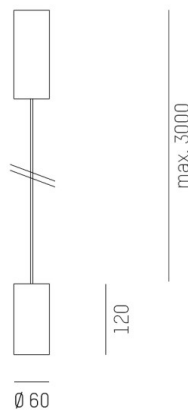

DARK NIGHT XS

684-00603084966dv1

DARK NIGHT XS PD SUSPENSION made of aluminium, black matt, similar to RAL 9005, decor black,high-efficiently vacuum deposited aluminium reflector beam 60°, light output direct, UGR <19, with converter, max. 500mA, dimmability: DALI, cable black, adapter/ceiling base black, pendant length 3000mm, IP20

DRAWING

TECHNICAL DETAILS

System perform. [W]	20
Bulb type	LED
Luminous flux [lm]	1520
Current sec. [mA]	500
Colour temp. [K]	3000K
CRI	PREMIUM>90
UGR	<19
Optics	vacuum deposited aluminium reflector
Designer	INHOUSE
Converter	with converter
Light output	direct
Beam angle [°]	60°
Voltage [V]	220-240V 50/60Hz
Material	aluminium
Length [mm]	60
Height [mm]	120
Pendant length [mm]	3000
Diameter [mm]	60
IP protection class	IP20
Voltage class	protection cl. I
Shock resistance	IK02
Net weight [kg]	0,91
Colour lamp	black matt
RAL	9005
Colour adapter/ceiling base	black
Colour decor	black
Electric wire	black
EAN-Number	9010506863260
Lifetime [h]	L80 B10 50 000
Energy efficiency cl.	E

LIGHT DISTRIBUTION CURVE

The values are rated values. Power and luminous flux are initially subject to a tolerance of +/- 10%. Colour temperature tolerance: +/- 150 K. The values apply to an ambient temperature of 25°C unless otherwise specified.