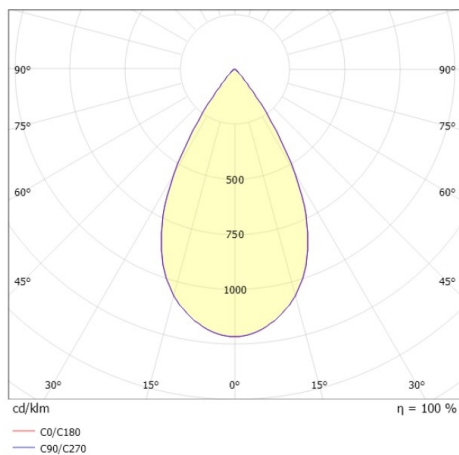

DARK NIGHT XS

684-00603084966dv1

DARK NIGHT XS PD SUSPENSION made of aluminium, black matt, similar to RAL 9005, decor black,high-efficiently vacuum deposited aluminium reflector beam 60°, light output direct, UGR <19, with converter, max. 500mA, dimmability: DALI, cable black, adapter/ceiling base black, pendant length 3000mm, IP20

DRAWING

TECHNICAL DETAILS

System perform. [W]	20
Bulb type	LED
Luminous flux [lm]	1520
Current sec. [mA]	500
Colour temp. [K]	3000K
CRI	PREMIUM>90
UGR	<19
Optics	vacuum deposited aluminium reflector
Designer	INHOUSE
Converter	with converter
Light output	direct
Beam angle [°]	60°
Voltage [V]	220-240V 50/60Hz
Material	aluminium
Length [mm]	60
Height [mm]	120
Pendant length [mm]	3000
Diameter [mm]	60
IP protection class	IP20
Voltage class	protection cl. I
Shock resistance	IK02
Net weight [kg]	0,91
Colour lamp	black matt
RAL	9005
Colour adapter/ceiling base	black
Colour decor	black
Electric wire	black
EAN-Number	9010506863260
Lifetime [h]	L80 B10 50 000
Energy efficiency cl.	E

LIGHT DISTRIBUTION CURVE

The values are rated values. Power and luminous flux are initially subject to a tolerance of +/- 10%. Colour temperature tolerance: +/- 150 K. The values apply to an ambient temperature of 25°C unless otherwise specified.