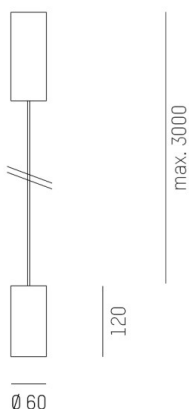

## DARK NIGHT XS

684-006040824550v1

DARK NIGHT XS PD SUSPENSION made of aluminium, white, similar to RAL 9016, decor gold, high-efficiently vacuum deposited aluminium reflector beam 60°, light output direct, UGR <19, with converter, max. 500mA, dimmability: not dimmable, cable white, adapter/ceiling base white, pendant length 3000mm, IP20

## DRAWING

## LIGHT DISTRIBUTION CURVE

## TECHNICAL DETAILS

System perform. [W]	20
Bulb type	LED
Luminous flux [lm]	1690
Current sec. [mA]	500
Colour temp. [K]	4000K
CRI	>90
UGR	<19
Optics	vacuum deposited aluminium reflector
Designer	INHOUSE
Converter	with converter
Dimming	not dimmable
Light output	direct
Beam angle [°]	60°
Voltage [V]	220-240V 50/60Hz
Material	aluminium
Length [mm]	60
Height [mm]	120
Pendant length [mm]	3000
Diameter [mm]	60
IP protection class	IP20
Voltage class	protection cl. I
Shock resistance	IK02
Net weight [kg]	0,61
Colour lamp	white
RAL	9016
Colour adapter/ceiling base	white
Colour decor	gold
Electric wire	white
EAN-Number	9010506863291
Lifetime [h]	L80 B10 50 000
Energy efficiency cl.	D
No. of luminaires B16A	53