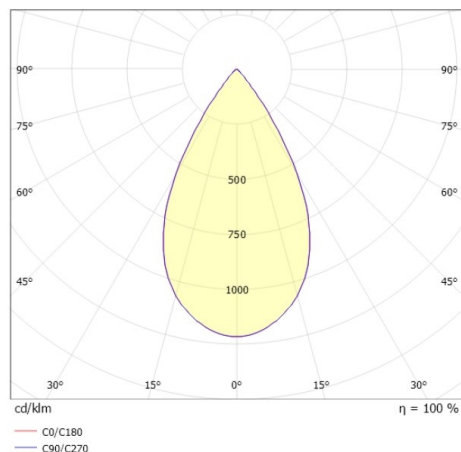

## DARK NIGHT XS

684-006040824550v1

DARK NIGHT XS PD SUSPENSION made of aluminium, white, similar to RAL 9016, decor gold, high-efficiently vacuum deposited aluminium reflector beam 60°, light output direct, UGR <19, with converter, max. 500mA, dimmability: not dimmable, cable white, adapter/ceiling base white, pendant length 3000mm, IP20

## DRAWING

## LIGHT DISTRIBUTION CURVE

## TECHNICAL DETAILS

System perform. [W]	20
Bulb type	LED
Luminous flux [lm]	1690
Current sec. [mA]	500
Colour temp. [K]	4000K
CRI	>90
UGR	<19
Optics	vacuum deposited aluminium reflector
Designer	INHOUSE
Converter	with converter
Dimming	not dimmable
Light output	direct
Beam angle [°]	60°
Voltage [V]	220-240V 50/60Hz
Material	aluminium
Length [mm]	60
Height [mm]	120
Pendant length [mm]	3000
Diameter [mm]	60
IP protection class	IP20
Voltage class	protection cl. I
Shock resistance	IK02
Net weight [kg]	0,61
Colour lamp	white
RAL	9016
Colour adapter/ceiling base	white
Colour decor	gold
Electric wire	white
EAN-Number	9010506863291
Lifetime [h]	L80 B10 50 000
Energy efficiency cl.	D
No. of luminaires B16A	53