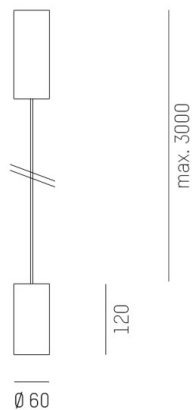

DARK NIGHT XS

684-00604082455dv1

DARK NIGHT XS PD SUSPENSION made of aluminium, white, similar to RAL 9016, decor gold, high-efficiently vacuum deposited aluminium reflector beam 60°, light output direct, UGR <19, with converter, max. 500mA, dimmability: DALI, cable white, adapter/ceiling base white, pendant length 3000mm, IP20

DRAWING

TECHNICAL DETAILS

System perform. [W]	20
Bulb type	LED
Luminous flux [lm]	1690
Current sec. [mA]	500
Colour temp. [K]	4000K
CRI	>90
UGR	<19
Optics	vacuum deposited aluminium reflector
Designer	INHOUSE
Converter	with converter
Light output	direct
Beam angle [°]	60°
Voltage [V]	220-240V 50/60Hz
Material	aluminium
Length [mm]	60
Height [mm]	120
Pendant length [mm]	3000
Diameter [mm]	60
IP protection class	IP20
Voltage class	protection cl. I
Shock resistance	IK02
Net weight [kg]	0,73
Colour lamp	white
RAL	9016
Colour adapter/ceiling base	white
Colour decor	gold
Electric wire	white
EAN-Number	9010506863284
Lifetime [h]	L80 B10 50 000
Energy efficiency cl.	D

LIGHT DISTRIBUTION CURVE

The values are rated values. Power and luminous flux are initially subject to a tolerance of +/- 10%. Colour temperature tolerance: +/- 150 K. The values apply to an ambient temperature of 25°C unless otherwise specified.