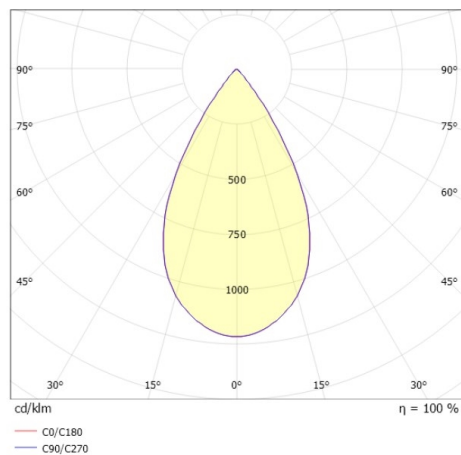

DARK NIGHT XS

684-00604082455dv1

DARK NIGHT XS PD SUSPENSION made of aluminium, white, similar to RAL 9016, decor gold, high-efficiently vacuum deposited aluminium reflector beam 60°, light output direct, UGR <19, with converter, max. 500mA, dimmability: DALI, cable white, adapter/ceiling base white, pendant length 3000mm, IP20

DRAWING

TECHNICAL DETAILS

System perform. [W]	20
Bulb type	LED
Luminous flux [lm]	1690
Current sec. [mA]	500
Colour temp. [K]	4000K
CRI	>90
UGR	<19
Optics	vacuum deposited aluminium reflector
Designer	INHOUSE
Converter	with converter
Light output	direct
Beam angle [°]	60°
Voltage [V]	220-240V 50/60Hz
Material	aluminium
Length [mm]	60
Height [mm]	120
Pendant length [mm]	3000
Diameter [mm]	60
IP protection class	IP20
Voltage class	protection cl. I
Shock resistance	IK02
Net weight [kg]	0,73
Colour lamp	white
RAL	9016
Colour adapter/ceiling base	white
Colour decor	gold
Electric wire	white
EAN-Number	9010506863284
Lifetime [h]	L80 B10 50 000
Energy efficiency cl.	D

LIGHT DISTRIBUTION CURVE

The values are rated values. Power and luminous flux are initially subject to a tolerance of +/- 10%. Colour temperature tolerance: +/- 150 K. The values apply to an ambient temperature of 25°C unless otherwise specified.