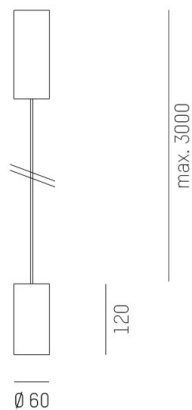

DARK NIGHT XS

684-006040824660v1

DARK NIGHT XS PD SUSPENSION made of aluminium, black matt, similar to RAL 9005, decor gold, high-efficiently vacuum deposited aluminium reflector beam 60°, light output direct, UGR <19, with converter, max. 500mA, dimmability: not dimmable, cable black, adapter/ceiling base black, pendant length 3000mm, IP20

DRAWING

LIGHT DISTRIBUTION CURVE

TECHNICAL DETAILS

System perform. [W]	20
Bulb type	LED
Luminous flux [lm]	1690
Current sec. [mA]	500
Colour temp. [K]	4000K
CRI	>90
UGR	<19
Optics	vacuum deposited aluminium reflector
Designer	INHOUSE
Converter	with converter
Dimming	not dimmable
Light output	direct
Beam angle [°]	60°
Voltage [V]	220-240V 50/60Hz
Material	aluminium
Length [mm]	60
Height [mm]	120
Pendant length [mm]	3000
Diameter [mm]	60
IP protection class	IP20
Voltage class	protection cl. I
Shock resistance	IK02
Net weight [kg]	0,79
Colour lamp	black matt
RAL	9005
Colour adapter/ceiling base	black
Colour decor	gold
Electric wire	black
EAN-Number	9010506863314
Lifetime [h]	L80 B10 50 000
Energy efficiency cl.	D
No. of luminaires B16A	53