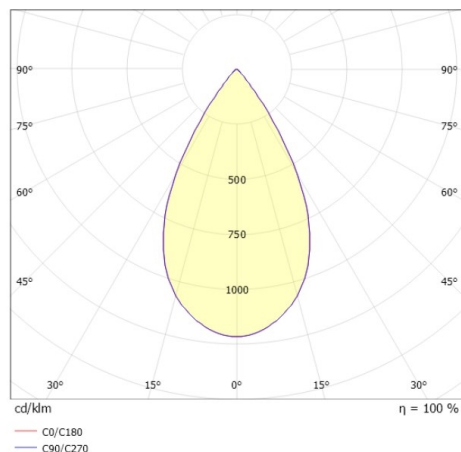

DARK NIGHT XS

684-006040824660v1

DARK NIGHT XS PD SUSPENSION made of aluminium, black matt, similar to RAL 9005, decor gold, high-efficiently vacuum deposited aluminium reflector beam 60°, light output direct, UGR <19, with converter, max. 500mA, dimmability: not dimmable, cable black, adapter/ceiling base black, pendant length 3000mm, IP20

DRAWING

LIGHT DISTRIBUTION CURVE

TECHNICAL DETAILS

System perform. [W]	20
Bulb type	LED
Luminous flux [lm]	1690
Current sec. [mA]	500
Colour temp. [K]	4000K
CRI	>90
UGR	<19
Optics	vacuum deposited aluminium reflector
Designer	INHOUSE
Converter	with converter
Dimming	not dimmable
Light output	direct
Beam angle [°]	60°
Voltage [V]	220-240V 50/60Hz
Material	aluminium
Length [mm]	60
Height [mm]	120
Pendant length [mm]	3000
Diameter [mm]	60
IP protection class	IP20
Voltage class	protection cl. I
Shock resistance	IK02
Net weight [kg]	0,79
Colour lamp	black matt
RAL	9005
Colour adapter/ceiling base	black
Colour decor	gold
Electric wire	black
EAN-Number	9010506863314
Lifetime [h]	L80 B10 50 000
Energy efficiency cl.	D
No. of luminaires B16A	53