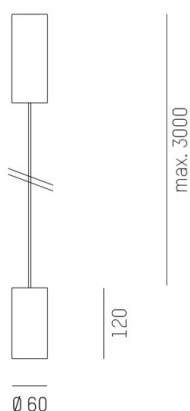

## DARK NIGHT XS

684-00604082466dv1

DARK NIGHT XS PD SUSPENSION made of aluminium, black matt, similar to RAL 9005, decor gold, high-efficiently vacuum deposited aluminium reflector beam 60°, light output direct, UGR <19, with converter, max. 500mA, dimmability: DALI, cable black, adapter/ceiling base black, pendant length 3000mm, IP20

## DRAWING

## TECHNICAL DETAILS

System perform. [W]	20
Bulb type	LED
Luminous flux [lm]	1690
Current sec. [mA]	500
Colour temp. [K]	4000K
CRI	>90
UGR	<19
Optics	vacuum deposited aluminium reflector
Designer	INHOUSE
Converter	with converter
Light output	direct
Beam angle [°]	60°
Voltage [V]	220-240V 50/60Hz
Material	aluminium
Length [mm]	60
Height [mm]	120
Pendant length [mm]	3000
Diameter [mm]	60
IP protection class	IP20
Voltage class	protection cl. I
Shock resistance	IK02
Net weight [kg]	0,91
Colour lamp	black matt
RAL	9005
Colour adapter/ceiling base	black
Colour decor	gold
Electric wire	black
EAN-Number	9010506863307
Lifetime [h]	L80 B10 50 000
Energy efficiency cl.	D

## LIGHT DISTRIBUTION CURVE

The values are rated values. Power and luminous flux are initially subject to a tolerance of +/- 10%. Colour temperature tolerance: +/- 150 K. The values apply to an ambient temperature of 25°C unless otherwise specified.