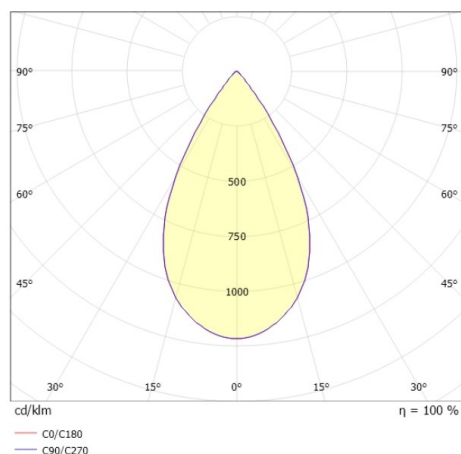

## DARK NIGHT XS

684-00604082466dv1

DARK NIGHT XS PD SUSPENSION made of aluminium, black matt, similar to RAL 9005, decor gold, high-efficiently vacuum deposited aluminium reflector beam 60°, light output direct, UGR <19, with converter, max. 500mA, dimmability: DALI, cable black, adapter/ceiling base black, pendant length 3000mm, IP20

## DRAWING

## TECHNICAL DETAILS

System perform. [W]	20
Bulb type	LED
Luminous flux [lm]	1690
Current sec. [mA]	500
Colour temp. [K]	4000K
CRI	>90
UGR	<19
Optics	vacuum deposited aluminium reflector
Designer	INHOUSE
Converter	with converter
Light output	direct
Beam angle [°]	60°
Voltage [V]	220-240V 50/60Hz
Material	aluminium
Length [mm]	60
Height [mm]	120
Pendant length [mm]	3000
Diameter [mm]	60
IP protection class	IP20
Voltage class	protection cl. I
Shock resistance	IK02
Net weight [kg]	0,91
Colour lamp	black matt
RAL	9005
Colour adapter/ceiling base	black
Colour decor	gold
Electric wire	black
EAN-Number	9010506863307
Lifetime [h]	L80 B10 50 000
Energy efficiency cl.	D

## LIGHT DISTRIBUTION CURVE

The values are rated values. Power and luminous flux are initially subject to a tolerance of +/- 10%. Colour temperature tolerance: +/- 150 K. The values apply to an ambient temperature of 25°C unless otherwise specified.