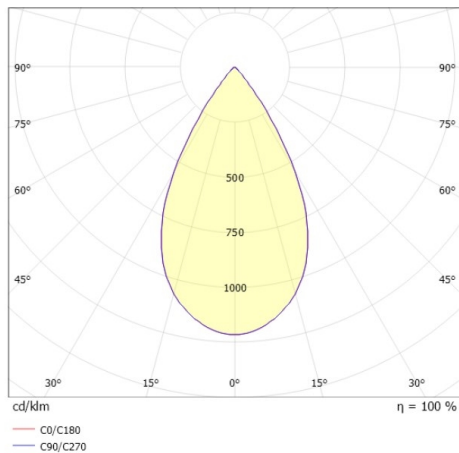

DARK NIGHT XS

684-006040843550v1

DARK NIGHT XS PD SUSPENSION made of aluminium, white, similar to RAL 9016, decor gold,high-efficiently vacuum deposited aluminium reflector beam 60°, light output direct, UGR <19, with converter, max. 500mA, dimmability: not dimmable, cable white, adapter/ceiling base white, pendant length 3000mm, IP20

DRAWING

LIGHT DISTRIBUTION CURVE

TECHNICAL DETAILS

System perform. [W]	20
Bulb type	LED
Luminous flux [lm]	1380
Current sec. [mA]	500
Colour temp. [K]	2700K
CRI	PREMIUM>90
UGR	<19
Optics	vacuum deposited aluminium reflector
Designer	INHOUSE
Converter	with converter
Dimming	not dimmable
Light output	direct
Beam angle [°]	60°
Voltage [V]	220-240V 50/60Hz
Material	aluminium
Length [mm]	60
Height [mm]	120
Pendant length [mm]	3000
Diameter [mm]	60
IP protection class	IP20
Voltage class	protection cl. I
Shock resistance	IK02
Net weight [kg]	0,61
Colour lamp	white
RAL	9016
Colour adapter/ceiling base	white
Colour decor	gold
Electric wire	white
EAN-Number	9010506863338
Lifetime [h]	L80 B10 50 000
Energy efficiency cl.	E
No. of luminaires B16A	53