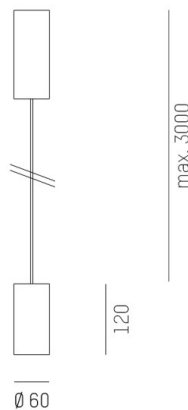

DARK NIGHT XS

684-006040843550v1

DARK NIGHT XS PD SUSPENSION made of aluminium, white, similar to RAL 9016, decor gold,high-efficiently vacuum deposited aluminium reflector beam 60°, light output direct, UGR <19, with converter, max. 500mA, dimmability: not dimmable, cable white, adapter/ceiling base white, pendant length 3000mm, IP20

DRAWING

LIGHT DISTRIBUTION CURVE

TECHNICAL DETAILS

System perform. [W]	20
Bulb type	LED
Luminous flux [lm]	1380
Current sec. [mA]	500
Colour temp. [K]	2700K
CRI	PREMIUM>90
UGR	<19
Optics	vacuum deposited aluminium reflector
Designer	INHOUSE
Converter	with converter
Dimming	not dimmable
Light output	direct
Beam angle [°]	60°
Voltage [V]	220-240V 50/60Hz
Material	aluminium
Length [mm]	60
Height [mm]	120
Pendant length [mm]	3000
Diameter [mm]	60
IP protection class	IP20
Voltage class	protection cl. I
Shock resistance	IK02
Net weight [kg]	0,61
Colour lamp	white
RAL	9016
Colour adapter/ceiling base	white
Colour decor	gold
Electric wire	white
EAN-Number	9010506863338
Lifetime [h]	L80 B10 50 000
Energy efficiency cl.	E
No. of luminaires B16A	53