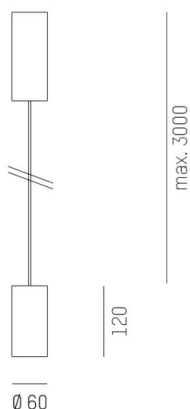

DARK NIGHT XS

684-00604084355dv1

DARK NIGHT XS PD SUSPENSION made of aluminium, white, similar to RAL 9016, decor gold, high-efficiently vacuum deposited aluminium reflector beam 60°, light output direct, UGR <19, with converter, max. 500mA, dimmability: DALI, cable white, adapter/ceiling base white, pendant length 3000mm, IP20

DRAWING

TECHNICAL DETAILS

System perform. [W]	20
Bulb type	LED
Luminous flux [lm]	1380
Current sec. [mA]	500
Colour temp. [K]	2700K
CRI	PREMIUM>90
UGR	<19
Optics	vacuum deposited aluminium reflector
Designer	INHOUSE
Converter	with converter
Light output	direct
Beam angle [°]	60°
Voltage [V]	220-240V 50/60Hz
Material	aluminium
Length [mm]	60
Height [mm]	120
Pendant length [mm]	3000
Diameter [mm]	60
IP protection class	IP20
Voltage class	protection cl. I
Shock resistance	IK02
Net weight [kg]	0,73
Colour lamp	white
RAL	9016
Colour adapter/ceiling base	white
Colour decor	gold
Electric wire	white
EAN-Number	9010506863321
Lifetime [h]	L80 B10 50 000
Energy efficiency cl.	E

LIGHT DISTRIBUTION CURVE

The values are rated values. Power and luminous flux are initially subject to a tolerance of +/- 10%. Colour temperature tolerance: +/- 150 K. The values apply to an ambient temperature of 25°C unless otherwise specified.