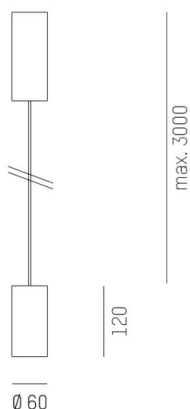

DARK NIGHT XS

684-006040843660v1

DARK NIGHT XS PD SUSPENSION made of aluminium, black matt, similar to RAL 9005, decor gold, high-efficiently vacuum deposited aluminium reflector beam 60°, light output direct, UGR <19, with converter, max. 500mA, dimmability: not dimmable, cable black, adapter/ceiling base black, pendant length 3000mm, IP20

DRAWING

LIGHT DISTRIBUTION CURVE

TECHNICAL DETAILS

System perform. [W]	20
Bulb type	LED
Luminous flux [lm]	1380
Current sec. [mA]	500
Colour temp. [K]	2700K
CRI	PREMIUM>90
UGR	<19
Optics	vacuum deposited aluminium reflector
Designer	INHOUSE
Converter	with converter
Dimming	not dimmable
Light output	direct
Beam angle [°]	60°
Voltage [V]	220-240V 50/60Hz
Material	aluminium
Length [mm]	60
Height [mm]	120
Pendant length [mm]	3000
Diameter [mm]	60
IP protection class	IP20
Voltage class	protection cl. I
Shock resistance	IK02
Net weight [kg]	0,79
Colour lamp	black matt
RAL	9005
Colour adapter/ceiling base	black
Colour decor	gold
Electric wire	black
EAN-Number	9010506863352
Lifetime [h]	L80 B10 50 000
Energy efficiency cl.	E
No. of luminaires B16A	53