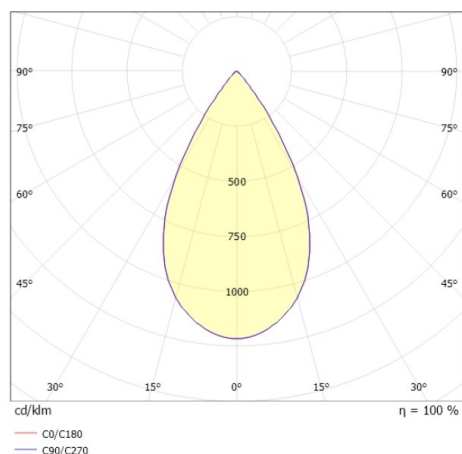

DARK NIGHT XS

684-006040843660v1

DARK NIGHT XS PD SUSPENSION made of aluminium, black matt, similar to RAL 9005, decor gold, high-efficiently vacuum deposited aluminium reflector beam 60°, light output direct, UGR <19, with converter, max. 500mA, dimmability: not dimmable, cable black, adapter/ceiling base black, pendant length 3000mm, IP20

DRAWING

LIGHT DISTRIBUTION CURVE

TECHNICAL DETAILS

System perform. [W]	20
Bulb type	LED
Luminous flux [lm]	1380
Current sec. [mA]	500
Colour temp. [K]	2700K
CRI	PREMIUM>90
UGR	<19
Optics	vacuum deposited aluminium reflector
Designer	INHOUSE
Converter	with converter
Dimming	not dimmable
Light output	direct
Beam angle [°]	60°
Voltage [V]	220-240V 50/60Hz
Material	aluminium
Length [mm]	60
Height [mm]	120
Pendant length [mm]	3000
Diameter [mm]	60
IP protection class	IP20
Voltage class	protection cl. I
Shock resistance	IK02
Net weight [kg]	0,79
Colour lamp	black matt
RAL	9005
Colour adapter/ceiling base	black
Colour decor	gold
Electric wire	black
EAN-Number	9010506863352
Lifetime [h]	L80 B10 50 000
Energy efficiency cl.	E
No. of luminaires B16A	53