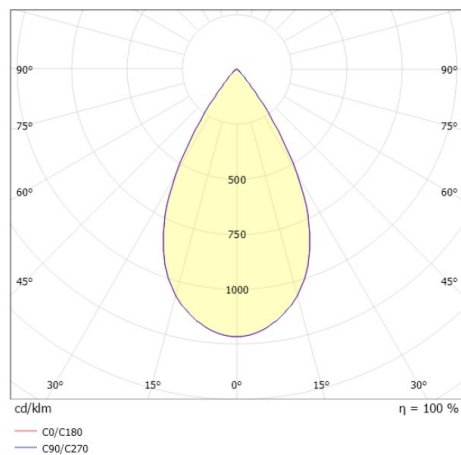

DARK NIGHT XS

684-00604084366dv1

DARK NIGHT XS PD SUSPENSION made of aluminium, black matt, similar to RAL 9005, decor gold, high-efficiently vacuum deposited aluminium reflector beam 60°, light output direct, UGR <19, with converter, max. 500mA, dimmability: DALI, cable black, adapter/ceiling base black, pendant length 3000mm, IP20

DRAWING

TECHNICAL DETAILS

System perform. [W]	20
Bulb type	LED
Luminous flux [lm]	1380
Current sec. [mA]	500
Colour temp. [K]	2700K
CRI	PREMIUM >90
UGR	<19
Optics	vacuum deposited aluminium reflector
Designer	INHOUSE
Converter	with converter
Light output	direct
Beam angle [°]	60°
Voltage [V]	220-240V 50/60Hz
Material	aluminium
Length [mm]	60
Height [mm]	120
Pendant length [mm]	3000
Diameter [mm]	60
IP protection class	IP20
Voltage class	protection cl. I
Shock resistance	IK02
Net weight [kg]	0,91
Colour lamp	black matt
RAL	9005
Colour adapter/ceiling base	black
Colour decor	gold
Electric wire	black
EAN-Number	9010506863345
Lifetime [h]	L80 B10 50 000
Energy efficiency cl.	E

LIGHT DISTRIBUTION CURVE

The values are rated values. Power and luminous flux are initially subject to a tolerance of +/- 10%. Colour temperature tolerance: +/- 150 K. The values apply to an ambient temperature of 25°C unless otherwise specified.