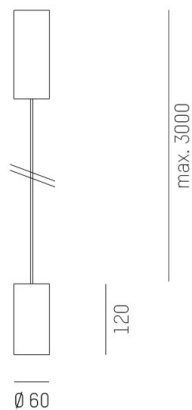

DARK NIGHT XS

684-00604084366dv1

DARK NIGHT XS PD SUSPENSION made of aluminium, black matt, similar to RAL 9005, decor gold, high-efficiently vacuum deposited aluminium reflector beam 60°, light output direct, UGR <19, with converter, max. 500mA, dimmability: DALI, cable black, adapter/ceiling base black, pendant length 3000mm, IP20

DRAWING

TECHNICAL DETAILS

System perform. [W]	20
Bulb type	LED
Luminous flux [lm]	1380
Current sec. [mA]	500
Colour temp. [K]	2700K
CRI	PREMIUM >90
UGR	<19
Optics	vacuum deposited aluminium reflector
Designer	INHOUSE
Converter	with converter
Light output	direct
Beam angle [°]	60°
Voltage [V]	220-240V 50/60Hz
Material	aluminium
Length [mm]	60
Height [mm]	120
Pendant length [mm]	3000
Diameter [mm]	60
IP protection class	IP20
Voltage class	protection cl. I
Shock resistance	IK02
Net weight [kg]	0,91
Colour lamp	black matt
RAL	9005
Colour adapter/ceiling base	black
Colour decor	gold
Electric wire	black
EAN-Number	9010506863345
Lifetime [h]	L80 B10 50 000
Energy efficiency cl.	E

LIGHT DISTRIBUTION CURVE

The values are rated values. Power and luminous flux are initially subject to a tolerance of +/- 10%. Colour temperature tolerance: +/- 150 K. The values apply to an ambient temperature of 25°C unless otherwise specified.