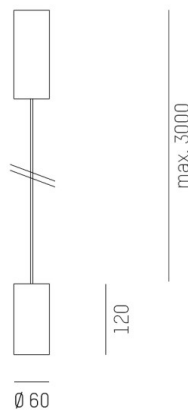

DARK NIGHT XS

684-006040849550v1

DARK NIGHT XS PD SUSPENSION made of aluminium, white, similar to RAL 9016, decor gold,high-efficiently vacuum deposited aluminium reflector beam 60°, light output direct, UGR <19, with converter, max. 500mA, dimmability: not dimmable, cable white, adapter/ceiling base white, pendant length 3000mm, IP20

DRAWING

LIGHT DISTRIBUTION CURVE

TECHNICAL DETAILS

System perform. [W]	20
Bulb type	LED
Luminous flux [lm]	1550
Current sec. [mA]	500
Colour temp. [K]	3000K
CRI	PREMIUM>90
UGR	<19
Optics	vacuum deposited aluminium reflector
Designer	INHOUSE
Converter	with converter
Dimming	not dimmable
Light output	direct
Beam angle [°]	60°
Voltage [V]	220-240V 50/60Hz
Material	aluminium
Length [mm]	60
Height [mm]	120
Pendant length [mm]	3000
Diameter [mm]	60
IP protection class	IP20
Voltage class	protection cl. I
Shock resistance	IK02
Net weight [kg]	0,61
Colour lamp	white
RAL	9016
Colour adapter/ceiling base	white
Colour decor	gold
Electric wire	white
EAN-Number	9010506863413
Lifetime [h]	L80 B10 50 000
Energy efficiency cl.	E
No. of luminaires B16A	53