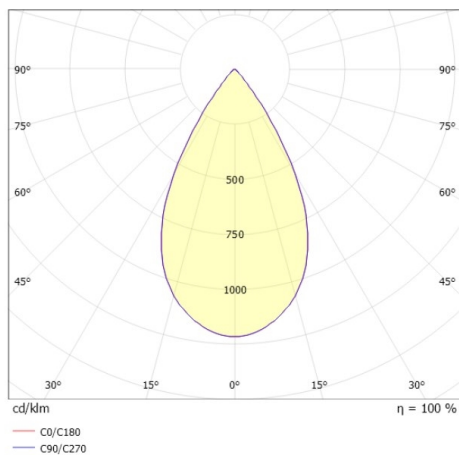

DARK NIGHT XS

684-006040849550v1

DARK NIGHT XS PD SUSPENSION made of aluminium, white, similar to RAL 9016, decor gold,high-efficiently vacuum deposited aluminium reflector beam 60°, light output direct, UGR <19, with converter, max. 500mA, dimmability: not dimmable, cable white, adapter/ceiling base white, pendant length 3000mm, IP20

DRAWING

LIGHT DISTRIBUTION CURVE

TECHNICAL DETAILS

System perform. [W]	20
Bulb type	LED
Luminous flux [lm]	1550
Current sec. [mA]	500
Colour temp. [K]	3000K
CRI	PREMIUM>90
UGR	<19
Optics	vacuum deposited aluminium reflector
Designer	INHOUSE
Converter	with converter
Dimming	not dimmable
Light output	direct
Beam angle [°]	60°
Voltage [V]	220-240V 50/60Hz
Material	aluminium
Length [mm]	60
Height [mm]	120
Pendant length [mm]	3000
Diameter [mm]	60
IP protection class	IP20
Voltage class	protection cl. I
Shock resistance	IK02
Net weight [kg]	0,61
Colour lamp	white
RAL	9016
Colour adapter/ceiling base	white
Colour decor	gold
Electric wire	white
EAN-Number	9010506863413
Lifetime [h]	L80 B10 50 000
Energy efficiency cl.	E
No. of luminaires B16A	53