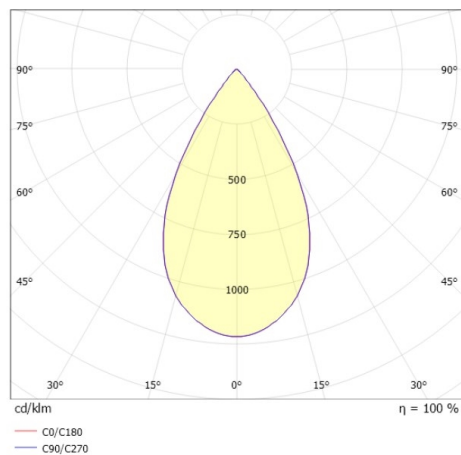

## DARK NIGHT XS

684-00604084955dv1

DARK NIGHT XS PD SUSPENSION made of aluminium, white, similar to RAL 9016, decor gold, high-efficiently vacuum deposited aluminium reflector beam 60°, light output direct, UGR <19, with converter, max. 500mA, dimmability: DALI, cable white, adapter/ceiling base white, pendant length 3000mm, IP20

## DRAWING

## TECHNICAL DETAILS

System perform. [W]	20
Bulb type	LED
Luminous flux [lm]	1550
Current sec. [mA]	500
Colour temp. [K]	3000K
CRI	PREMIUM>90
UGR	<19
Optics	vacuum deposited aluminium reflector
Designer	INHOUSE
Converter	with converter
Light output	direct
Beam angle [°]	60°
Voltage [V]	220-240V 50/60Hz
Material	aluminium
Length [mm]	60
Height [mm]	120
Pendant length [mm]	3000
Diameter [mm]	60
IP protection class	IP20
Voltage class	protection cl. I
Shock resistance	IK02
Net weight [kg]	0,73
Colour lamp	white
RAL	9016
Colour adapter/ceiling base	white
Colour decor	gold
Electric wire	white
EAN-Number	9010506863406
Lifetime [h]	L80 B10 50 000
Energy efficiency cl.	E

## LIGHT DISTRIBUTION CURVE

The values are rated values. Power and luminous flux are initially subject to a tolerance of +/- 10%. Colour temperature tolerance: +/- 150 K. The values apply to an ambient temperature of 25°C unless otherwise specified.