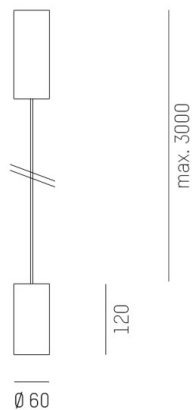

## DARK NIGHT XS

684-00604084955dv1

DARK NIGHT XS PD SUSPENSION made of aluminium, white, similar to RAL 9016, decor gold, high-efficiently vacuum deposited aluminium reflector beam 60°, light output direct, UGR <19, with converter, max. 500mA, dimmability: DALI, cable white, adapter/ceiling base white, pendant length 3000mm, IP20

## DRAWING

## TECHNICAL DETAILS

System perform. [W]	20
Bulb type	LED
Luminous flux [lm]	1550
Current sec. [mA]	500
Colour temp. [K]	3000K
CRI	PREMIUM>90
UGR	<19
Optics	vacuum deposited aluminium reflector
Designer	INHOUSE
Converter	with converter
Light output	direct
Beam angle [°]	60°
Voltage [V]	220-240V 50/60Hz
Material	aluminium
Length [mm]	60
Height [mm]	120
Pendant length [mm]	3000
Diameter [mm]	60
IP protection class	IP20
Voltage class	protection cl. I
Shock resistance	IK02
Net weight [kg]	0,73
Colour lamp	white
RAL	9016
Colour adapter/ceiling base	white
Colour decor	gold
Electric wire	white
EAN-Number	9010506863406
Lifetime [h]	L80 B10 50 000
Energy efficiency cl.	E

## LIGHT DISTRIBUTION CURVE

The values are rated values. Power and luminous flux are initially subject to a tolerance of +/- 10%. Colour temperature tolerance: +/- 150 K. The values apply to an ambient temperature of 25°C unless otherwise specified.