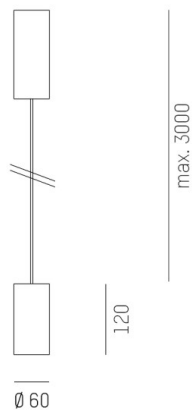

## DARK NIGHT XS

684-006040849660v1

DARK NIGHT XS PD SUSPENSION made of aluminium, black matt, similar to RAL 9005, decor gold, high-efficiently vacuum deposited aluminium reflector beam 60°, light output direct, UGR <19, with converter, max. 500mA, dimmability: not dimmable, cable black, adapter/ceiling base black, pendant length 3000mm, IP20

## DRAWING

## LIGHT DISTRIBUTION CURVE

## TECHNICAL DETAILS

System perform. [W]	20
Bulb type	LED
Luminous flux [lm]	1550
Current sec. [mA]	500
Colour temp. [K]	3000K
CRI	PREMIUM>90
UGR	<19
Optics	vacuum deposited aluminium reflector
Designer	INHOUSE
Converter	with converter
Dimming	not dimmable
Light output	direct
Beam angle [°]	60°
Voltage [V]	220-240V 50/60Hz
Material	aluminium
Length [mm]	60
Height [mm]	120
Pendant length [mm]	3000
Diameter [mm]	60
IP protection class	IP20
Voltage class	protection cl. I
Shock resistance	IK02
Net weight [kg]	0,79
Colour lamp	black matt
RAL	9005
Colour adapter/ceiling base	black
Colour decor	gold
Electric wire	black
EAN-Number	9010506863437
Lifetime [h]	L80 B10 50 000
Energy efficiency cl.	E
No. of luminaires B16A	53