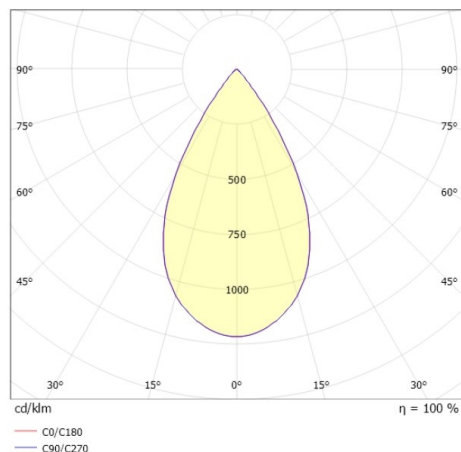

## DARK NIGHT XS

684-006040849660v1

DARK NIGHT XS PD SUSPENSION made of aluminium, black matt, similar to RAL 9005, decor gold, high-efficiently vacuum deposited aluminium reflector beam 60°, light output direct, UGR <19, with converter, max. 500mA, dimmability: not dimmable, cable black, adapter/ceiling base black, pendant length 3000mm, IP20

## DRAWING

## LIGHT DISTRIBUTION CURVE

## TECHNICAL DETAILS

System perform. [W]	20
Bulb type	LED
Luminous flux [lm]	1550
Current sec. [mA]	500
Colour temp. [K]	3000K
CRI	PREMIUM>90
UGR	<19
Optics	vacuum deposited aluminium reflector
Designer	INHOUSE
Converter	with converter
Dimming	not dimmable
Light output	direct
Beam angle [°]	60°
Voltage [V]	220-240V 50/60Hz
Material	aluminium
Length [mm]	60
Height [mm]	120
Pendant length [mm]	3000
Diameter [mm]	60
IP protection class	IP20
Voltage class	protection cl. I
Shock resistance	IK02
Net weight [kg]	0,79
Colour lamp	black matt
RAL	9005
Colour adapter/ceiling base	black
Colour decor	gold
Electric wire	black
EAN-Number	9010506863437
Lifetime [h]	L80 B10 50 000
Energy efficiency cl.	E
No. of luminaires B16A	53