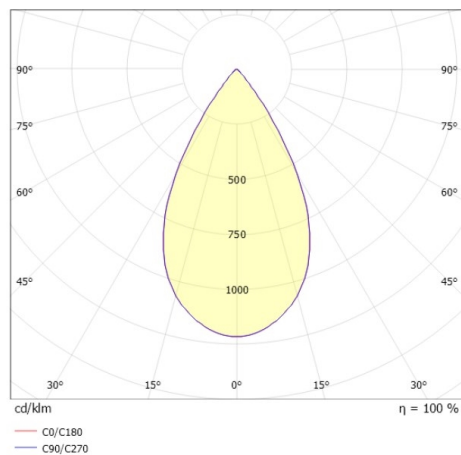

## DARK NIGHT XS

684-00604084966dv1

DARK NIGHT XS PD SUSPENSION made of aluminium, black matt, similar to RAL 9005, decor gold, high-efficiently vacuum deposited aluminium reflector beam 60°, light output direct, UGR <19, with converter, max. 500mA, dimmability: DALI, cable black, adapter/ceiling base black, pendant length 3000mm, IP20

## DRAWING

## TECHNICAL DETAILS

System perform. [W]	20
Bulb type	LED
Luminous flux [lm]	1550
Current sec. [mA]	500
Colour temp. [K]	3000K
CRI	PREMIUM>90
UGR	<19
Optics	vacuum deposited aluminium reflector
Designer	INHOUSE
Converter	with converter
Light output	direct
Beam angle [°]	60°
Voltage [V]	220-240V 50/60Hz
Material	aluminium
Length [mm]	60
Height [mm]	120
Pendant length [mm]	3000
Diameter [mm]	60
IP protection class	IP20
Voltage class	protection cl. I
Shock resistance	IK02
Net weight [kg]	0,91

## LIGHT DISTRIBUTION CURVE

Colour lamp	black matt
RAL	9005
Colour adapter/ceiling base	black
Colour decor	gold
Electric wire	black
EAN-Number	9010506863420
Lifetime [h]	L80 B10 50 000
Energy efficiency cl.	E