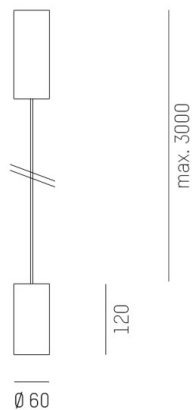

## DARK NIGHT XS

684-00604084966dv1

DARK NIGHT XS PD SUSPENSION made of aluminium, black matt, similar to RAL 9005, decor gold, high-efficiently vacuum deposited aluminium reflector beam 60°, light output direct, UGR <19, with converter, max. 500mA, dimmability: DALI, cable black, adapter/ceiling base black, pendant length 3000mm, IP20

## DRAWING

## TECHNICAL DETAILS

System perform. [W]	20
Bulb type	LED
Luminous flux [lm]	1550
Current sec. [mA]	500
Colour temp. [K]	3000K
CRI	PREMIUM>90
UGR	<19
Optics	vacuum deposited aluminium reflector
Designer	INHOUSE
Converter	with converter
Light output	direct
Beam angle [°]	60°
Voltage [V]	220-240V 50/60Hz
Material	aluminium
Length [mm]	60
Height [mm]	120
Pendant length [mm]	3000
Diameter [mm]	60
IP protection class	IP20
Voltage class	protection cl. I
Shock resistance	IK02
Net weight [kg]	0,91

## LIGHT DISTRIBUTION CURVE

Colour lamp	black matt
RAL	9005
Colour adapter/ceiling base	black
Colour decor	gold
Electric wire	black
EAN-Number	9010506863420
Lifetime [h]	L80 B10 50 000
Energy efficiency cl.	E