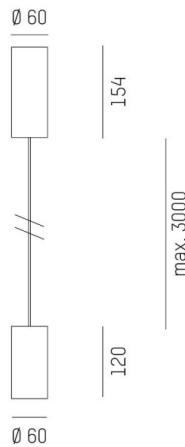

DARK NIGHT XS

684-006060524550v1

DARK NIGHT XS PD SUSPENSION made of aluminium, white, similar to RAL 9016, decor white, high-efficiently vacuum deposited aluminium reflector beam 40°, light output direct, UGR <19, with converter, max. 500mA, dimmability: not dimmable, cable white, adapter/ceiling base white, pendant length 3000mm, IP20

DRAWING

TECHNICAL DETAILS

System perform. [W]	20
Bulb type	LED
Luminous flux [lm]	1740
Current sec. [mA]	500
Colour temp. [K]	4000K
CRI	>90
UGR	<19
Optics	vacuum deposited aluminium reflector
Designer	INHOUSE
Converter	with converter
Dimming	not dimmable
Light output	direct
Beam angle [°]	40°
Voltage [V]	220-240V 50/60Hz
Material	aluminium
Length [mm]	60
Height [mm]	120
Pendant length [mm]	3000
Diameter [mm]	60
IP protection class	IP20
Voltage class	protection cl. I
Shock resistance	IK02
Net weight [kg]	0,61
Colour lamp	white
RAL	9016
Colour adapter/ceiling base	white
Colour decor	white
Electric wire	white
EAN-Number	9010506114294
Lifetime [h]	L80 B10 50 000
Energy efficiency cl.	D
No. of luminaires B16A	53

LIGHT DISTRIBUTION CURVE

The values are rated values. Power and luminous flux are initially subject to a tolerance of +/- 10%. Colour temperature tolerance: +/- 150 K. The values apply to an ambient temperature of 25°C unless otherwise specified.