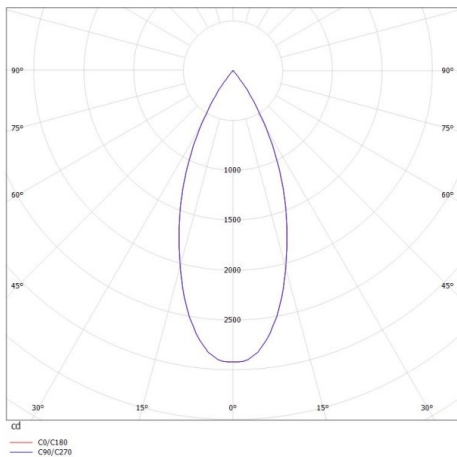

DARK NIGHT XS

684-006060524550v1

DARK NIGHT XS PD SUSPENSION made of aluminium, white, similar to RAL 9016, decor white, high-efficiently vacuum deposited aluminium reflector beam 40°, light output direct, UGR <19, with converter, max. 500mA, dimmability: not dimmable, cable white, adapter/ceiling base white, pendant length 3000mm, IP20

DRAWING

TECHNICAL DETAILS

System perform. [W]	20
Bulb type	LED
Luminous flux [lm]	1740
Current sec. [mA]	500
Colour temp. [K]	4000K
CRI	>90
UGR	<19
Optics	vacuum deposited aluminium reflector
Designer	INHOUSE
Converter	with converter
Dimming	not dimmable
Light output	direct
Beam angle [°]	40°
Voltage [V]	220-240V 50/60Hz
Material	aluminium
Length [mm]	60
Height [mm]	120
Pendant length [mm]	3000
Diameter [mm]	60
IP protection class	IP20
Voltage class	protection cl. I
Shock resistance	IK02
Net weight [kg]	0,61
Colour lamp	white
RAL	9016
Colour adapter/ceiling base	white
Colour decor	white
Electric wire	white
EAN-Number	9010506114294
Lifetime [h]	L80 B10 50 000
Energy efficiency cl.	D
No. of luminaires B16A	53

LIGHT DISTRIBUTION CURVE

The values are rated values. Power and luminous flux are initially subject to a tolerance of +/- 10%. Colour temperature tolerance: +/- 150 K. The values apply to an ambient temperature of 25°C unless otherwise specified.