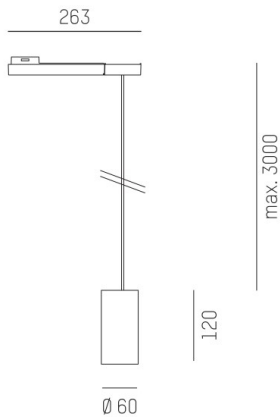

**DARK NIGHT XS**

**684-007020524660v1**

DARK NIGHT XS VOLARE SUSPENSION WITH 2-PH VOLARE ADAPTER made of aluminium, black matt, similar to RAL 9005, decor silver,high-efficiently vacuum deposited aluminium reflector beam 40°, light output direct, UGR <19, with converter, max. 400mA, dimmability: not dimmable, cable black, adapter/ceiling base black, pendant length 3000mm, IP20

**DRAWING**

**TECHNICAL DETAILS**

System perform. [W]	16
Bulb type	LED
Luminous flux [lm]	1290
Current sec. [mA]	400
Colour temp. [K]	4000K
CRI	>90
UGR	<19
Optics	vacuum deposited aluminium reflector
Designer	INHOUSE
Converter	with converter
Dimming	not dimmable
Light output	direct
Beam angle [°]	40°
Voltage [V]	220-240V 50/60Hz
Material	aluminium
Height [mm]	120
Pendant length [mm]	3000
Diameter [mm]	60
IP protection class	IP20
Voltage class	protection cl. II
Net weight [kg]	0,67
Colour lamp	black matt
RAL	9005
Colour adapter/ceiling base	black
Colour decor	silver
Electric wire	black
EAN-Number	9010506114478
Lifetime [h]	L80 B10 50 000
Energy efficiency cl.	D

**LIGHT DISTRIBUTION CURVE**

The values are rated values. Power and luminous flux are initially subject to a tolerance of +/- 10%. Colour temperature tolerance: +/- 150 K. The values apply to an ambient temperature of 25°C unless otherwise specified.