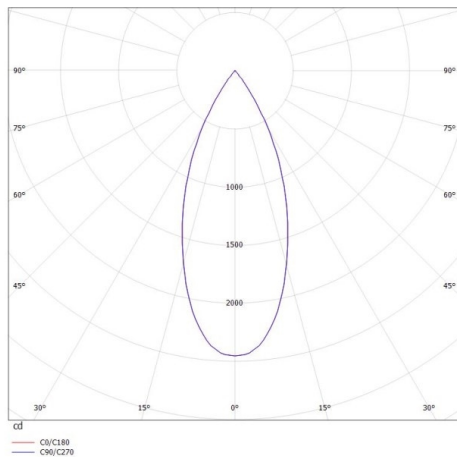

**DARK NIGHT XS**

**684-007020524660v1**

DARK NIGHT XS VOLARE SUSPENSION WITH 2-PH VOLARE ADAPTER made of aluminium, black matt, similar to RAL 9005, decor silver,high-efficiently vacuum deposited aluminium reflector beam 40°, light output direct, UGR <19, with converter, max. 400mA, dimmability: not dimmable, cable black, adapter/ceiling base black, pendant length 3000mm, IP20

**DRAWING**

**TECHNICAL DETAILS**

System perform. [W]	16
Bulb type	LED
Luminous flux [lm]	1290
Current sec. [mA]	400
Colour temp. [K]	4000K
CRI	>90
UGR	<19
Optics	vacuum deposited aluminium reflector
Designer	INHOUSE
Converter	with converter
Dimming	not dimmable
Light output	direct
Beam angle [°]	40°
Voltage [V]	220-240V 50/60Hz
Material	aluminium
Height [mm]	120
Pendant length [mm]	3000
Diameter [mm]	60
IP protection class	IP20
Voltage class	protection cl. II
Net weight [kg]	0,67
Colour lamp	black matt
RAL	9005
Colour adapter/ceiling base	black
Colour decor	silver
Electric wire	black
EAN-Number	9010506114478
Lifetime [h]	L80 B10 50 000
Energy efficiency cl.	D

**LIGHT DISTRIBUTION CURVE**

The values are rated values. Power and luminous flux are initially subject to a tolerance of +/- 10%. Colour temperature tolerance: +/- 150 K. The values apply to an ambient temperature of 25°C unless otherwise specified.