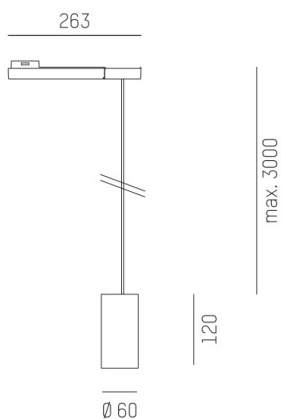

DARK NIGHT XS

684-00702052466b

DARK NIGHT XS VOLARE SUSPENSION WITH 2-PH VOLARE ADAPTER made of aluminium, black matt, similar to RAL 9005, decor silver, high-efficiently vacuum deposited aluminium reflector beam 40°, light output direct, UGR <19, with converter, max. 400mA, dimmability: Smart bluetooth, cable black, adapter/ceiling base black, pendant length 3000mm, IP20

DRAWING

LIGHT DISTRIBUTION CURVE

TECHNICAL DETAILS

System perform. [W]	16
Bulb type	LED
Luminous flux [lm]	1290
Current sec. [mA]	400
Colour temp. [K]	4000K
CRI	>90
UGR	<19
Optics	vacuum deposited aluminium reflector
Designer	INHOUSE
Converter	with converter
Light output	direct
Beam angle [°]	40°
Voltage [V]	220-240V 50/60Hz
Material	aluminium
Height [mm]	120
Pendant length [mm]	3000
Diameter [mm]	60
IP protection class	IP20
Voltage class	protection cl. II
Net weight [kg]	0,68
Colour lamp	black matt
RAL	9005
Colour adapter/ceiling base	black
Colour decor	silver
Electric wire	black
EAN-Number	9010506290226
Lifetime [h]	L80 B10 50 000
Energy efficiency cl.	D

The values are rated values. Power and luminous flux are initially subject to a tolerance of +/- 10%. Colour temperature tolerance: +/- 150 K. The values apply to an ambient temperature of 25°C unless otherwise specified.