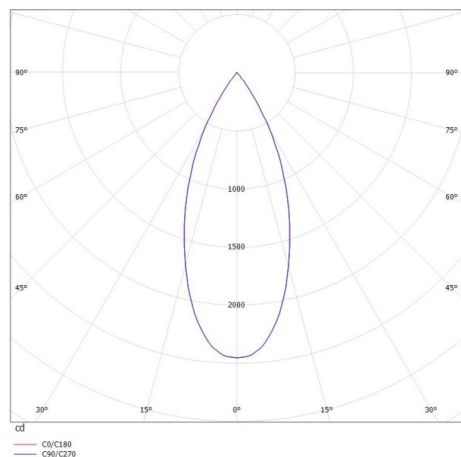

DARK NIGHT XS

684-00702052466b

DARK NIGHT XS VOLARE SUSPENSION WITH 2-PH VOLARE ADAPTER made of aluminium, black matt, similar to RAL 9005, decor silver, high-efficiently vacuum deposited aluminium reflector beam 40°, light output direct, UGR <19, with converter, max. 400mA, dimmability: Smart bluetooth, cable black, adapter/ceiling base black, pendant length 3000mm, IP20

DRAWING

LIGHT DISTRIBUTION CURVE

TECHNICAL DETAILS

System perform. [W]	16
Bulb type	LED
Luminous flux [lm]	1290
Current sec. [mA]	400
Colour temp. [K]	4000K
CRI	>90
UGR	<19
Optics	vacuum deposited aluminium reflector
Designer	INHOUSE
Converter	with converter
Light output	direct
Beam angle [°]	40°
Voltage [V]	220-240V 50/60Hz
Material	aluminium
Height [mm]	120
Pendant length [mm]	3000
Diameter [mm]	60
IP protection class	IP20
Voltage class	protection cl. II
Net weight [kg]	0,68
Colour lamp	black matt
RAL	9005
Colour adapter/ceiling base	black
Colour decor	silver
Electric wire	black
EAN-Number	9010506290226
Lifetime [h]	L80 B10 50 000
Energy efficiency cl.	D