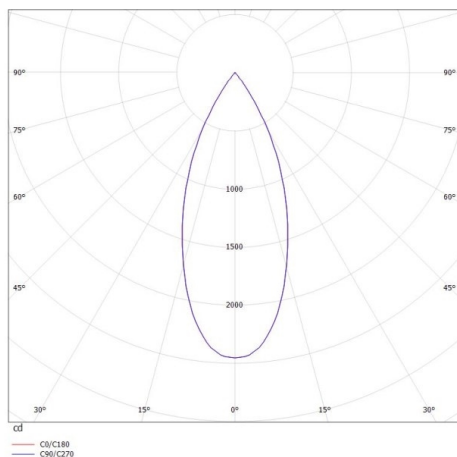

DARK NIGHT XS

684-00702052466r

DARK NIGHT XS VOLARE SUSPENSION WITH 2-PH VOLARE ADAPTER made of aluminium, black matt, similar to RAL 9005, decor silver, high-efficiently vacuum deposited aluminium reflector beam 40°, light output direct, UGR <19, with converter, max. 400mA, dimmability: Loxone Air, cable black, adapter/ceiling base black, pendant length 3000mm, IP20

DRAWING

LIGHT DISTRIBUTION CURVE

TECHNICAL DETAILS

System perform. [W]	16
Bulb type	LED
Luminous flux [lm]	1290
Current sec. [mA]	400
Colour temp. [K]	4000K
CRI	>90
UGR	<19
Optics	vacuum deposited aluminium reflector
Designer	INHOUSE
Converter	with converter
Light output	direct
Beam angle [°]	40°
Voltage [V]	220-240V 50/60Hz
Material	aluminium
Height [mm]	120
Pendant length [mm]	3000
Diameter [mm]	60
IP protection class	IP20
Voltage class	protection cl. II
Net weight [kg]	0,68
Colour lamp	black matt
RAL	9005
Colour adapter/ceiling base	black
Colour decor	silver
Electric wire	black
EAN-Number	9010506230390
Lifetime [h]	L80 B10 50 000
Energy efficiency cl.	D