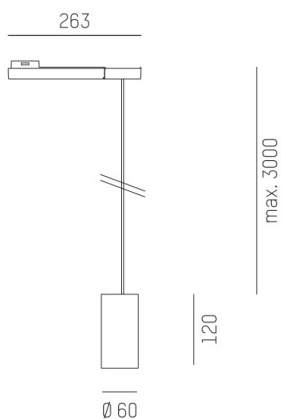

DARK NIGHT XS

684-00702052466r

DARK NIGHT XS VOLARE SUSPENSION WITH 2-PH VOLARE ADAPTER made of aluminium, black matt, similar to RAL 9005, decor silver, high-efficiently vacuum deposited aluminium reflector beam 40°, light output direct, UGR <19, with converter, max. 400mA, dimmability: Loxone Air, cable black, adapter/ceiling base black, pendant length 3000mm, IP20

DRAWING

LIGHT DISTRIBUTION CURVE

TECHNICAL DETAILS

System perform. [W]	16
Bulb type	LED
Luminous flux [lm]	1290
Current sec. [mA]	400
Colour temp. [K]	4000K
CRI	>90
UGR	<19
Optics	vacuum deposited aluminium reflector
Designer	INHOUSE
Converter	with converter
Light output	direct
Beam angle [°]	40°
Voltage [V]	220-240V 50/60Hz
Material	aluminium
Height [mm]	120
Pendant length [mm]	3000
Diameter [mm]	60
IP protection class	IP20
Voltage class	protection cl. II
Net weight [kg]	0,68
Colour lamp	black matt
RAL	9005
Colour adapter/ceiling base	black
Colour decor	silver
Electric wire	black
EAN-Number	9010506230390
Lifetime [h]	L80 B10 50 000
Energy efficiency cl.	D

The values are rated values. Power and luminous flux are initially subject to a tolerance of +/- 10%. Colour temperature tolerance: +/- 150 K. The values apply to an ambient temperature of 25°C unless otherwise specified.