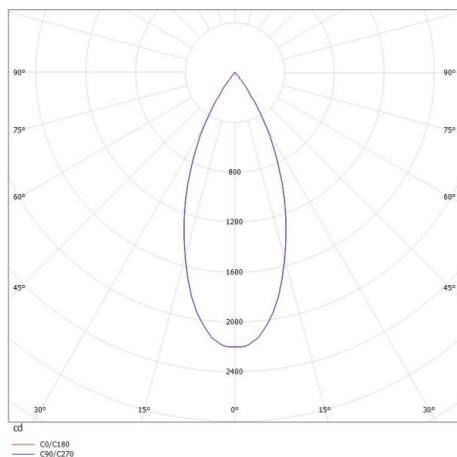

DARK NIGHT XS

684-007020543160v1

DARK NIGHT XS VOLARE SUSPENSION WITH 2-PH VOLARE ADAPTER made of aluminium, black matt, similar to RAL 9005, decor silver,high-efficiently vacuum deposited aluminium reflector beam 40°, light output direct, UGR <19, with converter, max. 400mA, dimmability: not dimmable, cable black, adapter/ceiling base chrome, pendant length 3000mm, IP20

DRAWING

TECHNICAL DETAILS

System perform. [W]	16
Bulb type	LED
Luminous flux [lm]	1160
Current sec. [mA]	400
Colour temp. [K]	2700K
CRI	PREMIUM>90
UGR	<19
Optics	vacuum deposited aluminium reflector
Designer	INHOUSE
Converter	with converter
Dimming	not dimmable
Light output	direct
Beam angle [°]	40°
Voltage [V]	220-240V 50/60Hz
Material	aluminium
Height [mm]	120
Pendant length [mm]	3000
Diameter [mm]	60
IP protection class	IP20
Voltage class	protection cl. II
Net weight [kg]	0,67
Colour lamp	black matt
RAL	9005
Colour adapter/ceiling base	chrome
Colour decor	silver
Electric wire	black
EAN-Number	9010506115567
Lifetime [h]	L80 B10 50 000
Energy efficiency cl.	E

LIGHT DISTRIBUTION CURVE

The values are rated values. Power and luminous flux are initially subject to a tolerance of +/- 10%. Colour temperature tolerance: +/- 150 K. The values apply to an ambient temperature of 25°C unless otherwise specified.