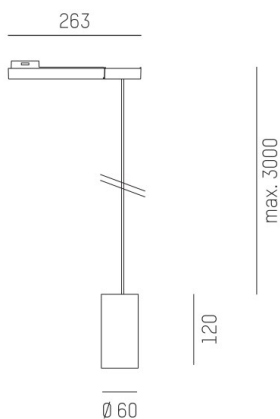

DARK NIGHT XS

684-007020543160v1

DARK NIGHT XS VOLARE SUSPENSION WITH 2-PH VOLARE ADAPTER made of aluminium, black matt, similar to RAL 9005, decor silver,high-efficiently vacuum deposited aluminium reflector beam 40°, light output direct, UGR <19, with converter, max. 400mA, dimmability: not dimmable, cable black, adapter/ceiling base chrome, pendant length 3000mm, IP20

DRAWING

TECHNICAL DETAILS

System perform. [W]	16
Bulb type	LED
Luminous flux [lm]	1160
Current sec. [mA]	400
Colour temp. [K]	2700K
CRI	PREMIUM>90
UGR	<19
Optics	vacuum deposited aluminium reflector
Designer	INHOUSE
Converter	with converter
Dimming	not dimmable
Light output	direct
Beam angle [°]	40°
Voltage [V]	220-240V 50/60Hz
Material	aluminium
Height [mm]	120
Pendant length [mm]	3000
Diameter [mm]	60
IP protection class	IP20
Voltage class	protection cl. II
Net weight [kg]	0,67
Colour lamp	black matt
RAL	9005
Colour adapter/ceiling base	chrome
Colour decor	silver
Electric wire	black
EAN-Number	9010506115567
Lifetime [h]	L80 B10 50 000
Energy efficiency cl.	E

LIGHT DISTRIBUTION CURVE

The values are rated values. Power and luminous flux are initially subject to a tolerance of +/- 10%. Colour temperature tolerance: +/- 150 K. The values apply to an ambient temperature of 25°C unless otherwise specified.