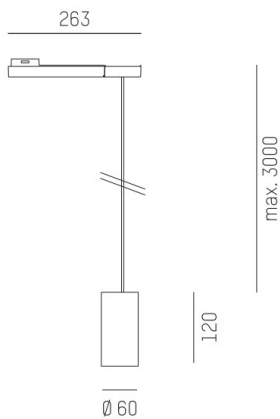

## DARK NIGHT XS

684-00702054316b

DARK NIGHT XS VOLARE SUSPENSION WITH 2-PH VOLARE ADAPTER made of aluminium, black matt, similar to RAL 9005, decor silver, high-efficiently vacuum deposited aluminium reflector beam 40°, light output direct, UGR <19, with converter, max. 400mA, dimmability: Smart bluetooth, cable black, adapter/ceiling base chrome, pendant length 3000mm, IP20

## DRAWING

## LIGHT DISTRIBUTION CURVE

## TECHNICAL DETAILS

System perform. [W]	16
Bulb type	LED
Luminous flux [lm]	1160
Current sec. [mA]	400
Colour temp. [K]	2700K
CRI	PREMIUM>90
UGR	<19
Optics	vacuum deposited aluminium reflector
Designer	INHOUSE
Converter	with converter
Light output	direct
Beam angle [°]	40°
Voltage [V]	220-240V 50/60Hz
Material	aluminium
Height [mm]	120
Pendant length [mm]	3000
Diameter [mm]	60
IP protection class	IP20
Voltage class	protection cl. II
Net weight [kg]	0,68
Colour lamp	black matt
RAL	9005
Colour adapter/ceiling base	chrome
Colour decor	silver
Electric wire	black
EAN-Number	9010506290240
Lifetime [h]	L80 B10 50 000
Energy efficiency cl.	E