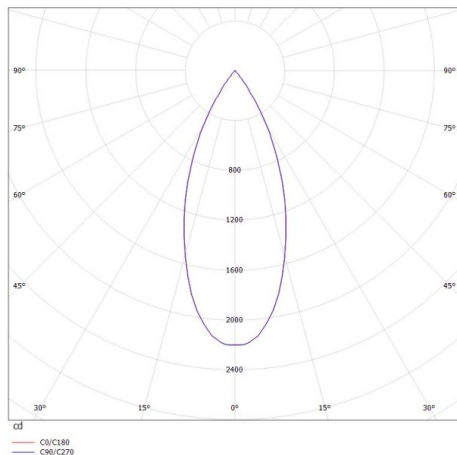

## DRAWING

## LIGHT DISTRIBUTION CURVE

## TECHNICAL DETAILS

System perform. [W]	16
Bulb type	LED
Luminous flux [lm]	1160
Current sec. [mA]	400
Colour temp. [K]	2700K
CRI	PREMIUM>90
UGR	<19
Optics	vacuum deposited aluminium reflector
Designer	INHOUSE
Converter	with converter
Light output	direct
Beam angle [°]	40°
Voltage [V]	220-240V 50/60Hz
Material	aluminium
Height [mm]	120
Pendant length [mm]	3000
Diameter [mm]	60
IP protection class	IP20
Voltage class	protection cl. II
Net weight [kg]	0,68
Colour lamp	black matt
RAL	9005
Colour adapter/ceiling base	chrome
Colour decor	silver
Electric wire	black
EAN-Number	9010506290240
Lifetime [h]	L80 B10 50 000
Energy efficiency cl.	E