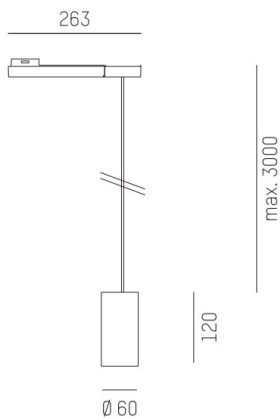

DARK NIGHT XS

684-00702054316r

DARK NIGHT XS VOLARE SUSPENSION WITH 2-PH VOLARE ADAPTER made of aluminium, black matt, similar to RAL 9005, decor silver, high-efficiently vacuum deposited aluminium reflector beam 40°, light output direct, UGR <19, with converter, max. 400mA, dimmability: Loxone Air, cable black, adapter/ceiling base chrome, pendant length 3000mm, IP20

DRAWING

TECHNICAL DETAILS

System perform. [W]	16
Bulb type	LED
Luminous flux [lm]	1160
Current sec. [mA]	400
Colour temp. [K]	2700K
CRI	PREMIUM>90
UGR	<19
Optics	vacuum deposited aluminium reflector
Designer	INHOUSE
Converter	with converter
Light output	direct
Beam angle [°]	40°
Voltage [V]	220-240V 50/60Hz
Material	aluminium
Height [mm]	120
Pendant length [mm]	3000
Diameter [mm]	60
IP protection class	IP20
Voltage class	protection cl. II
Net weight [kg]	0,68
Colour lamp	black matt
RAL	9005
Colour adapter/ceiling base	chrome
Colour decor	silver
Electric wire	black
EAN-Number	9010506230413
Lifetime [h]	L80 B10 50 000
Energy efficiency cl.	E

LIGHT DISTRIBUTION CURVE

The values are rated values. Power and luminous flux are initially subject to a tolerance of +/- 10%. Colour temperature tolerance: +/- 150 K. The values apply to an ambient temperature of 25°C unless otherwise specified.