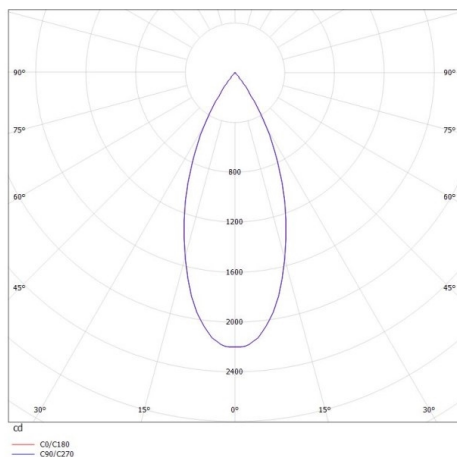

DARK NIGHT XS

684-00702054316r

DARK NIGHT XS VOLARE SUSPENSION WITH 2-PH VOLARE ADAPTER made of aluminium, black matt, similar to RAL 9005, decor silver, high-efficiently vacuum deposited aluminium reflector beam 40°, light output direct, UGR <19, with converter, max. 400mA, dimmability: Loxone Air, cable black, adapter/ceiling base chrome, pendant length 3000mm, IP20

DRAWING

TECHNICAL DETAILS

System perform. [W]	16
Bulb type	LED
Luminous flux [lm]	1160
Current sec. [mA]	400
Colour temp. [K]	2700K
CRI	PREMIUM>90
UGR	<19
Optics	vacuum deposited aluminium reflector
Designer	INHOUSE
Converter	with converter
Light output	direct
Beam angle [°]	40°
Voltage [V]	220-240V 50/60Hz
Material	aluminium
Height [mm]	120
Pendant length [mm]	3000
Diameter [mm]	60
IP protection class	IP20
Voltage class	protection cl. II
Net weight [kg]	0,68
Colour lamp	black matt
RAL	9005
Colour adapter/ceiling base	chrome
Colour decor	silver
Electric wire	black
EAN-Number	9010506230413
Lifetime [h]	L80 B10 50 000
Energy efficiency cl.	E

LIGHT DISTRIBUTION CURVE

The values are rated values. Power and luminous flux are initially subject to a tolerance of +/- 10%. Colour temperature tolerance: +/- 150 K. The values apply to an ambient temperature of 25°C unless otherwise specified.