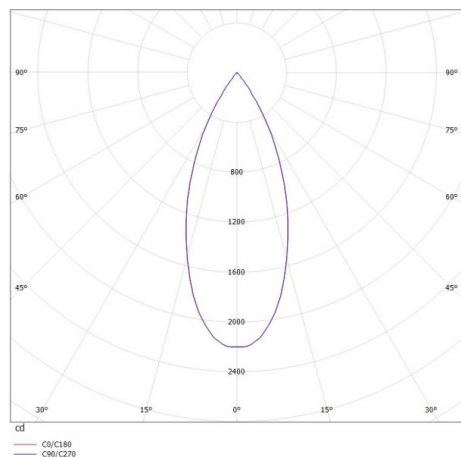

DARK NIGHT XS

684-007020543460v1

DARK NIGHT XS VOLARE SUSPENSION WITH 2-PH VOLARE ADAPTER made of aluminium, black matt, similar to RAL 9005, decor silver,high-efficiently vacuum deposited aluminium reflector beam 40°, light output direct, UGR <19, with converter, max. 400mA, dimmability: not dimmable, cable black, adapter/ceiling base grey, pendant length 3000mm, IP20

DRAWING

TECHNICAL DETAILS

System perform. [W]	16
Bulb type	LED
Luminous flux [lm]	1160
Current sec. [mA]	400
Colour temp. [K]	2700K
CRI	PREMIUM>90
UGR	<19
Optics	vacuum deposited aluminium reflector
Designer	INHOUSE
Converter	with converter
Dimming	not dimmable
Light output	direct
Beam angle [°]	40°
Voltage [V]	220-240V 50/60Hz
Material	aluminium
Height [mm]	120
Pendant length [mm]	3000
Diameter [mm]	60
IP protection class	IP20
Voltage class	protection cl. II
Net weight [kg]	0,67
Colour lamp	black matt
RAL	9005
Colour adapter/ceiling base	grey
Colour decor	silver
Electric wire	black
EAN-Number	9010506115604
Lifetime [h]	L80 B10 50 000
Energy efficiency cl.	E

LIGHT DISTRIBUTION CURVE

The values are rated values. Power and luminous flux are initially subject to a tolerance of +/- 10%. Colour temperature tolerance: +/- 150 K. The values apply to an ambient temperature of 25°C unless otherwise specified.