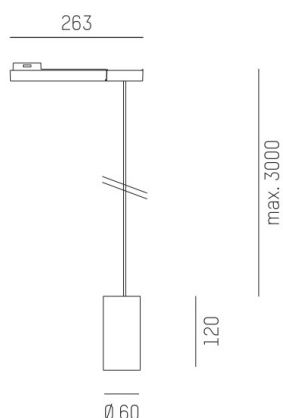

DARK NIGHT XS

684-007020543460v1

DARK NIGHT XS VOLARE SUSPENSION WITH 2-PH VOLARE ADAPTER made of aluminium, black matt, similar to RAL 9005, decor silver,high-efficiently vacuum deposited aluminium reflector beam 40°, light output direct, UGR <19, with converter, max. 400mA, dimmability: not dimmable, cable black, adapter/ceiling base grey, pendant length 3000mm, IP20

DRAWING

TECHNICAL DETAILS

System perform. [W]	16
Bulb type	LED
Luminous flux [lm]	1160
Current sec. [mA]	400
Colour temp. [K]	2700K
CRI	PREMIUM>90
UGR	<19
Optics	vacuum deposited aluminium reflector
Designer	INHOUSE
Converter	with converter
Dimming	not dimmable
Light output	direct
Beam angle [°]	40°
Voltage [V]	220-240V 50/60Hz
Material	aluminium
Height [mm]	120
Pendant length [mm]	3000
Diameter [mm]	60
IP protection class	IP20
Voltage class	protection cl. II
Net weight [kg]	0,67
Colour lamp	black matt
RAL	9005
Colour adapter/ceiling base	grey
Colour decor	silver
Electric wire	black
EAN-Number	9010506115604
Lifetime [h]	L80 B10 50 000
Energy efficiency cl.	E

LIGHT DISTRIBUTION CURVE

The values are rated values. Power and luminous flux are initially subject to a tolerance of +/- 10%. Colour temperature tolerance: +/- 150 K. The values apply to an ambient temperature of 25°C unless otherwise specified.