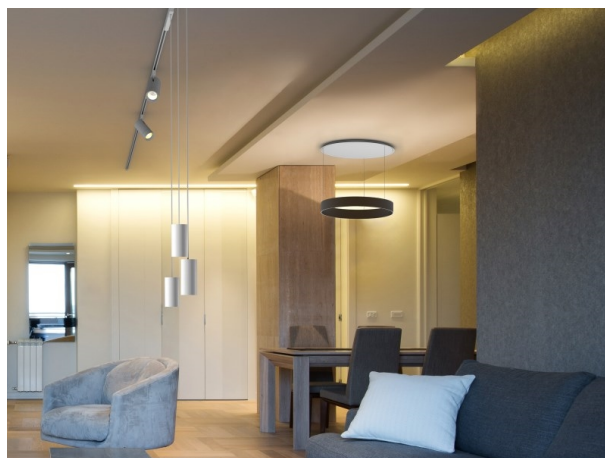

DARK NIGHT XS

684-007020543460v1

DARK NIGHT XS VOLARE SUSPENSION WITH 2-PH VOLARE ADAPTER made of aluminium, black matt, similar to RAL 9005, decor silver,high-efficiently vacuum deposited aluminium reflector beam 40°, light output direct, UGR <19, with converter, max. 400mA, dimmability: not dimmable, cable black, adapter/ceiling base grey, pendant length 3000mm, IP20

DRAWING

TECHNICAL DETAILS

System perform. [W]	16
Bulb type	LED
Luminous flux [lm]	1160
Current sec. [mA]	400
Colour temp. [K]	2700K
CRI	PREMIUM>90
UGR	<19
Optics	vacuum deposited aluminium reflector
Designer	INHOUSE
Converter	with converter
Dimming	not dimmable
Light output	direct
Beam angle [°]	40°
Voltage [V]	220-240V 50/60Hz
Material	aluminium
Height [mm]	120
Pendant length [mm]	3000
Diameter [mm]	60
IP protection class	IP20
Voltage class	protection cl. II
Net weight [kg]	0,67
Colour lamp	black matt
RAL	9005
Colour adapter/ceiling base	grey
Colour decor	silver
Electric wire	black
EAN-Number	9010506115604
Lifetime [h]	L80 B10 50 000
Energy efficiency cl.	E