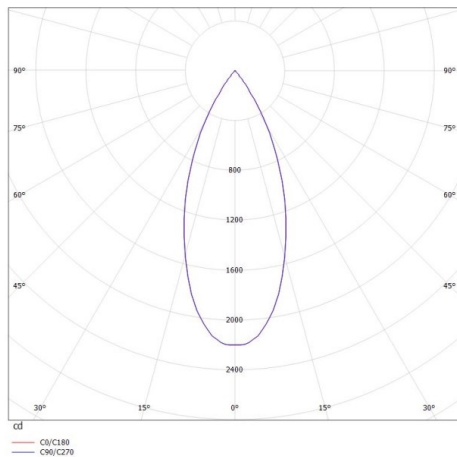

DARK NIGHT XS

684-00702054346b

DARK NIGHT XS VOLARE SUSPENSION WITH 2-PH VOLARE ADAPTER made of aluminium, black matt, similar to RAL 9005, decor silver, high-efficiently vacuum deposited aluminium reflector beam 40°, light output direct, UGR <19, with converter, max. 400mA, dimmability: Smart bluetooth, cable black, adapter/ceiling base grey, pendant length 3000mm, IP20

DRAWING

TECHNICAL DETAILS

System perform. [W]	16
Bulb type	LED
Luminous flux [lm]	1160
Current sec. [mA]	400
Colour temp. [K]	2700K
CRI	PREMIUM>90
UGR	<19
Optics	vacuum deposited aluminium reflector
Designer	INHOUSE
Converter	with converter
Light output	direct
Beam angle [°]	40°
Voltage [V]	220-240V 50/60Hz
Material	aluminium
Height [mm]	120
Pendant length [mm]	3000
Diameter [mm]	60
IP protection class	IP20
Voltage class	protection cl. II
Net weight [kg]	0,68
Colour lamp	black matt
RAL	9005
Colour adapter/ceiling base	grey
Colour decor	silver
Electric wire	black
EAN-Number	9010506290264
Lifetime [h]	L80 B10 50 000
Energy efficiency cl.	E

LIGHT DISTRIBUTION CURVE

The values are rated values. Power and luminous flux are initially subject to a tolerance of +/- 10%. Colour temperature tolerance: +/- 150 K. The values apply to an ambient temperature of 25°C unless otherwise specified.