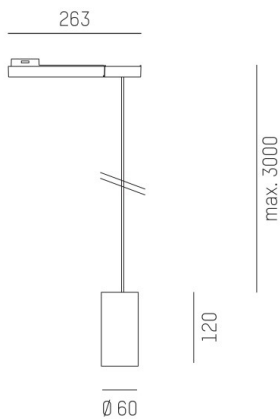

DARK NIGHT XS

684-00702054346b

DARK NIGHT XS VOLARE SUSPENSION WITH 2-PH VOLARE ADAPTER made of aluminium, black matt, similar to RAL 9005, decor silver, high-efficiently vacuum deposited aluminium reflector beam 40°, light output direct, UGR <19, with converter, max. 400mA, dimmability: Smart bluetooth, cable black, adapter/ceiling base grey, pendant length 3000mm, IP20

DRAWING

TECHNICAL DETAILS

System perform. [W]	16
Bulb type	LED
Luminous flux [lm]	1160
Current sec. [mA]	400
Colour temp. [K]	2700K
CRI	PREMIUM>90
UGR	<19
Optics	vacuum deposited aluminium reflector
Designer	INHOUSE
Converter	with converter
Light output	direct
Beam angle [°]	40°
Voltage [V]	220-240V 50/60Hz
Material	aluminium
Height [mm]	120
Pendant length [mm]	3000
Diameter [mm]	60
IP protection class	IP20
Voltage class	protection cl. II
Net weight [kg]	0,68
Colour lamp	black matt
RAL	9005
Colour adapter/ceiling base	grey
Colour decor	silver
Electric wire	black
EAN-Number	9010506290264
Lifetime [h]	L80 B10 50 000
Energy efficiency cl.	E

LIGHT DISTRIBUTION CURVE

The values are rated values. Power and luminous flux are initially subject to a tolerance of +/- 10%. Colour temperature tolerance: +/- 150 K. The values apply to an ambient temperature of 25°C unless otherwise specified.