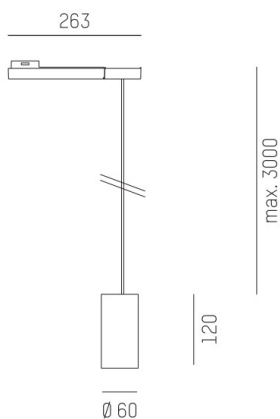

DARK NIGHT XS

684-00702054346r

DARK NIGHT XS VOLARE SUSPENSION WITH 2-PH VOLARE ADAPTER made of aluminium, black matt, similar to RAL 9005, decor silver, high-efficiently vacuum deposited aluminium reflector beam 40°, light output direct, UGR <19, with converter, max. 400mA, dimmability: Loxone Air, cable black, adapter/ceiling base grey, pendant length 3000mm, IP20

DRAWING

LIGHT DISTRIBUTION CURVE

TECHNICAL DETAILS

System perform. [W]	16
Bulb type	LED
Luminous flux [lm]	1160
Current sec. [mA]	400
Colour temp. [K]	2700K
CRI	PREMIUM>90
UGR	<19
Optics	vacuum deposited aluminium reflector
Designer	INHOUSE
Converter	with converter
Light output	direct
Beam angle [°]	40°
Voltage [V]	220-240V 50/60Hz
Material	aluminium
Height [mm]	120
Pendant length [mm]	3000
Diameter [mm]	60
IP protection class	IP20
Voltage class	protection cl. II
Net weight [kg]	0,68
Colour lamp	black matt
RAL	9005
Colour adapter/ceiling base	grey
Colour decor	silver
Electric wire	black
EAN-Number	9010506230437
Lifetime [h]	L80 B10 50 000
Energy efficiency cl.	E

The values are rated values. Power and luminous flux are initially subject to a tolerance of +/- 10%. Colour temperature tolerance: +/- 150 K. The values apply to an ambient temperature of 25°C unless otherwise specified.