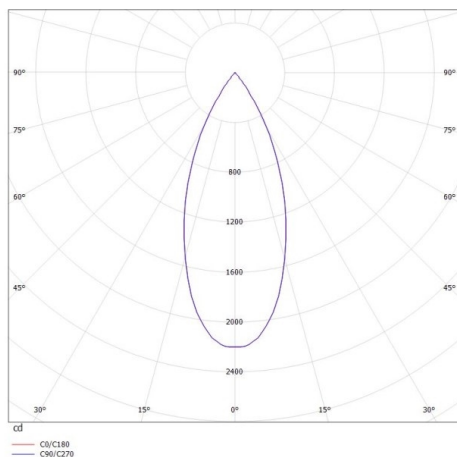

DARK NIGHT XS

684-00702054346r

DARK NIGHT XS VOLARE SUSPENSION WITH 2-PH VOLARE ADAPTER made of aluminium, black matt, similar to RAL 9005, decor silver, high-efficiently vacuum deposited aluminium reflector beam 40°, light output direct, UGR <19, with converter, max. 400mA, dimmability: Loxone Air, cable black, adapter/ceiling base grey, pendant length 3000mm, IP20

DRAWING

LIGHT DISTRIBUTION CURVE

TECHNICAL DETAILS

System perform. [W]	16
Bulb type	LED
Luminous flux [lm]	1160
Current sec. [mA]	400
Colour temp. [K]	2700K
CRI	PREMIUM>90
UGR	<19
Optics	vacuum deposited aluminium reflector
Designer	INHOUSE
Converter	with converter
Light output	direct
Beam angle [°]	40°
Voltage [V]	220-240V 50/60Hz
Material	aluminium
Height [mm]	120
Pendant length [mm]	3000
Diameter [mm]	60
IP protection class	IP20
Voltage class	protection cl. II
Net weight [kg]	0,68
Colour lamp	black matt
RAL	9005
Colour adapter/ceiling base	grey
Colour decor	silver
Electric wire	black
EAN-Number	9010506230437
Lifetime [h]	L80 B10 50 000
Energy efficiency cl.	E