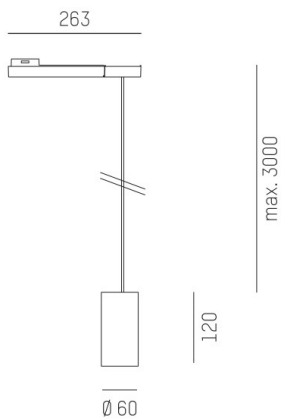

DARK NIGHT XS

684-007020543560v1

DARK NIGHT XS VOLARE SUSPENSION WITH 2-PH VOLARE ADAPTER made of aluminium, black matt, similar to RAL 9005, decor silver, high-efficiently vacuum deposited aluminium reflector beam 40°, light output direct, UGR <19, with converter, max. 400mA, dimmability: not dimmable, cable black, adapter/ceiling base white, pendant length 3000mm, IP20

DRAWING

TECHNICAL DETAILS

System perform. [W]	16
Bulb type	LED
Luminous flux [lm]	1160
Current sec. [mA]	400
Colour temp. [K]	2700K
CRI	PREMIUM>90
UGR	<19
Optics	vacuum deposited aluminium reflector
Designer	INHOUSE
Converter	with converter
Dimming	not dimmable
Light output	direct
Beam angle [°]	40°
Voltage [V]	220-240V 50/60Hz
Material	aluminium
Height [mm]	120
Pendant length [mm]	3000
Diameter [mm]	60
IP protection class	IP20
Voltage class	protection cl. II
Net weight [kg]	0,65
Colour lamp	black matt
RAL	9005
Colour adapter/ceiling base	white
Colour decor	silver
Electric wire	black
EAN-Number	9010506115642
Lifetime [h]	L80 B10 50 000
Energy efficiency cl.	E

LIGHT DISTRIBUTION CURVE

The values are rated values. Power and luminous flux are initially subject to a tolerance of +/- 10%. Colour temperature tolerance: +/- 150 K. The values apply to an ambient temperature of 25°C unless otherwise specified.