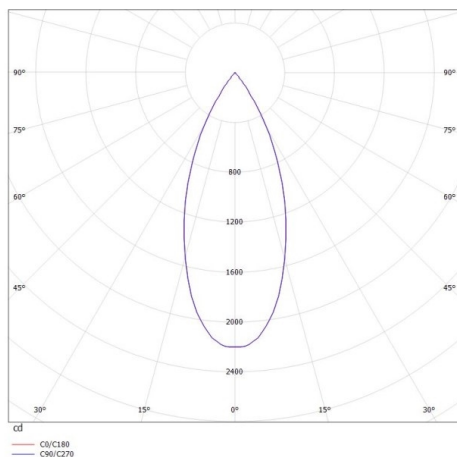

DARK NIGHT XS

684-007020543560v1

DARK NIGHT XS VOLARE SUSPENSION WITH 2-PH VOLARE ADAPTER made of aluminium, black matt, similar to RAL 9005, decor silver, high-efficiently vacuum deposited aluminium reflector beam 40°, light output direct, UGR <19, with converter, max. 400mA, dimmability: not dimmable, cable black, adapter/ceiling base white, pendant length 3000mm, IP20

DRAWING

TECHNICAL DETAILS

System perform. [W]	16
Bulb type	LED
Luminous flux [lm]	1160
Current sec. [mA]	400
Colour temp. [K]	2700K
CRI	PREMIUM>90
UGR	<19
Optics	vacuum deposited aluminium reflector
Designer	INHOUSE
Converter	with converter
Dimming	not dimmable
Light output	direct
Beam angle [°]	40°
Voltage [V]	220-240V 50/60Hz
Material	aluminium
Height [mm]	120
Pendant length [mm]	3000
Diameter [mm]	60
IP protection class	IP20
Voltage class	protection cl. II
Net weight [kg]	0,65
Colour lamp	black matt
RAL	9005
Colour adapter/ceiling base	white
Colour decor	silver
Electric wire	black
EAN-Number	9010506115642
Lifetime [h]	L80 B10 50 000
Energy efficiency cl.	E

LIGHT DISTRIBUTION CURVE

The values are rated values. Power and luminous flux are initially subject to a tolerance of +/- 10%. Colour temperature tolerance: +/- 150 K. The values apply to an ambient temperature of 25°C unless otherwise specified.