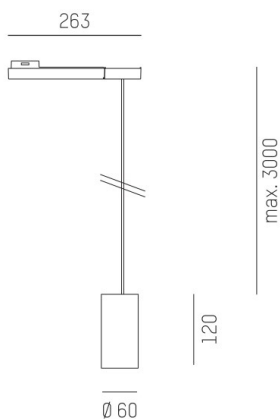

DARK NIGHT XS

684-00702054356b

DARK NIGHT XS VOLARE SUSPENSION WITH 2-PH VOLARE ADAPTER made of aluminium, black matt, similar to RAL 9005, decor silver, high-efficiently vacuum deposited aluminium reflector beam 40°, light output direct, UGR <19, with converter, max. 400mA, dimmability: Smart bluetooth, cable black, adapter/ceiling base white, pendant length 3000mm, IP20

DRAWING

TECHNICAL DETAILS

System perform. [W]	16
Bulb type	LED
Luminous flux [lm]	1160
Current sec. [mA]	400
Colour temp. [K]	2700K
CRI	PREMIUM>90
UGR	<19
Optics	vacuum deposited aluminium reflector
Designer	INHOUSE
Converter	with converter
Light output	direct
Beam angle [°]	40°
Voltage [V]	220-240V 50/60Hz
Material	aluminium
Height [mm]	120
Pendant length [mm]	3000
Diameter [mm]	60
IP protection class	IP20
Voltage class	protection cl. II
Net weight [kg]	0,66
Colour lamp	black matt
RAL	9005
Colour adapter/ceiling base	white
Colour decor	silver
Electric wire	black
EAN-Number	9010506290288
Lifetime [h]	L80 B10 50 000
Energy efficiency cl.	E

LIGHT DISTRIBUTION CURVE

The values are rated values. Power and luminous flux are initially subject to a tolerance of +/- 10%. Colour temperature tolerance: +/- 150 K. The values apply to an ambient temperature of 25°C unless otherwise specified.