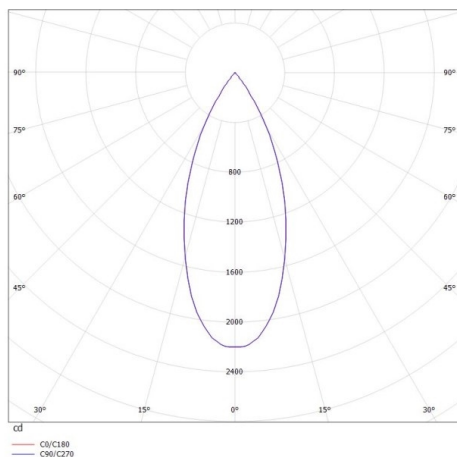

DARK NIGHT XS

684-00702054356b

DARK NIGHT XS VOLARE SUSPENSION WITH 2-PH VOLARE ADAPTER made of aluminium, black matt, similar to RAL 9005, decor silver, high-efficiently vacuum deposited aluminium reflector beam 40°, light output direct, UGR <19, with converter, max. 400mA, dimmability: Smart bluetooth, cable black, adapter/ceiling base white, pendant length 3000mm, IP20

DRAWING

TECHNICAL DETAILS

System perform. [W]	16
Bulb type	LED
Luminous flux [lm]	1160
Current sec. [mA]	400
Colour temp. [K]	2700K
CRI	PREMIUM>90
UGR	<19
Optics	vacuum deposited aluminium reflector
Designer	INHOUSE
Converter	with converter
Light output	direct
Beam angle [°]	40°
Voltage [V]	220-240V 50/60Hz
Material	aluminium
Height [mm]	120
Pendant length [mm]	3000
Diameter [mm]	60
IP protection class	IP20
Voltage class	protection cl. II
Net weight [kg]	0,66
Colour lamp	black matt
RAL	9005
Colour adapter/ceiling base	white
Colour decor	silver
Electric wire	black
EAN-Number	9010506290288
Lifetime [h]	L80 B10 50 000
Energy efficiency cl.	E

LIGHT DISTRIBUTION CURVE

The values are rated values. Power and luminous flux are initially subject to a tolerance of +/- 10%. Colour temperature tolerance: +/- 150 K. The values apply to an ambient temperature of 25°C unless otherwise specified.