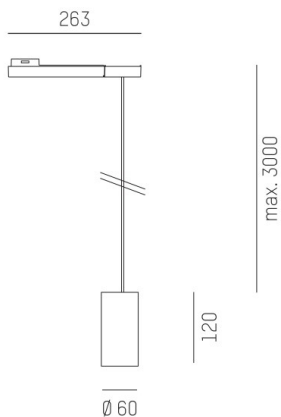

## DARK NIGHT XS

684-00702054356r

DARK NIGHT XS VOLARE SUSPENSION WITH 2-PH VOLARE ADAPTER made of aluminium, black matt, similar to RAL 9005, decor silver, high-efficiently vacuum deposited aluminium reflector beam 40°, light output direct, UGR <19, with converter, max. 400mA, dimmability: Loxone Air, cable black, adapter/ceiling base white, pendant length 3000mm, IP20

## DRAWING

## LIGHT DISTRIBUTION CURVE

## TECHNICAL DETAILS

System perform. [W]	16
Bulb type	LED
Luminous flux [lm]	1160
Current sec. [mA]	400
Colour temp. [K]	2700K
CRI	PREMIUM>90
UGR	<19
Optics	vacuum deposited aluminium reflector
Designer	INHOUSE
Converter	with converter
Light output	direct
Beam angle [°]	40°
Voltage [V]	220-240V 50/60Hz
Material	aluminium
Height [mm]	120
Pendant length [mm]	3000
Diameter [mm]	60
IP protection class	IP20
Voltage class	protection cl. II
Net weight [kg]	0,66
Colour lamp	black matt
RAL	9005
Colour adapter/ceiling base	white
Colour decor	silver
Electric wire	black
EAN-Number	9010506230451
Lifetime [h]	L80 B10 50 000
Energy efficiency cl.	E