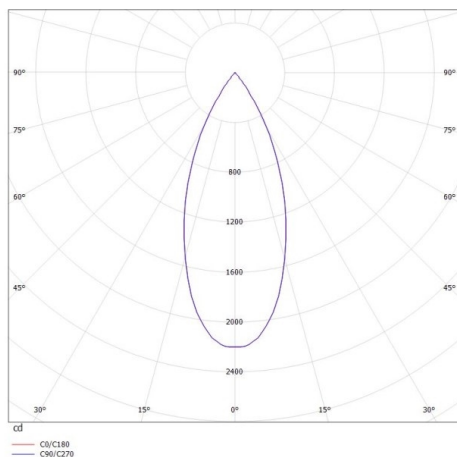

## DARK NIGHT XS

684-00702054356r

DARK NIGHT XS VOLARE SUSPENSION WITH 2-PH VOLARE ADAPTER made of aluminium, black matt, similar to RAL 9005, decor silver, high-efficiently vacuum deposited aluminium reflector beam 40°, light output direct, UGR <19, with converter, max. 400mA, dimmability: Loxone Air, cable black, adapter/ceiling base white, pendant length 3000mm, IP20

## DRAWING

## LIGHT DISTRIBUTION CURVE

## TECHNICAL DETAILS

System perform. [W]	16
Bulb type	LED
Luminous flux [lm]	1160
Current sec. [mA]	400
Colour temp. [K]	2700K
CRI	PREMIUM>90
UGR	<19
Optics	vacuum deposited aluminium reflector
Designer	INHOUSE
Converter	with converter
Light output	direct
Beam angle [°]	40°
Voltage [V]	220-240V 50/60Hz
Material	aluminium
Height [mm]	120
Pendant length [mm]	3000
Diameter [mm]	60
IP protection class	IP20
Voltage class	protection cl. II
Net weight [kg]	0,66
Colour lamp	black matt
RAL	9005
Colour adapter/ceiling base	white
Colour decor	silver
Electric wire	black
EAN-Number	9010506230451
Lifetime [h]	L80 B10 50 000
Energy efficiency cl.	E