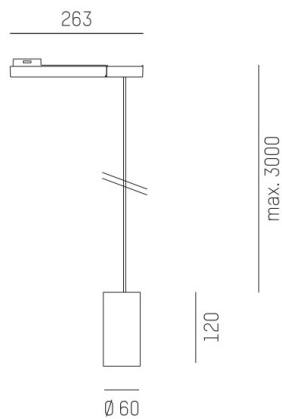

DARK NIGHT XS

684-007020543660v1

DARK NIGHT XS VOLARE SUSPENSION WITH 2-PH VOLARE ADAPTER made of aluminium, black matt, similar to RAL 9005, decor silver,high-efficiently vacuum deposited aluminium reflector beam 40°, light output direct, UGR <19, with converter, max. 400mA, dimmability: not dimmable, cable black, adapter/ceiling base black, pendant length 3000mm, IP20

DRAWING

TECHNICAL DETAILS

System perform. [W]	16
Bulb type	LED
Luminous flux [lm]	1160
Current sec. [mA]	400
Colour temp. [K]	2700K
CRI	PREMIUM>90
UGR	<19
Optics	vacuum deposited aluminium reflector
Designer	INHOUSE
Converter	with converter
Dimming	not dimmable
Light output	direct
Beam angle [°]	40°
Voltage [V]	220-240V 50/60Hz
Material	aluminium
Height [mm]	120
Pendant length [mm]	3000
Diameter [mm]	60
IP protection class	IP20
Voltage class	protection cl. II
Net weight [kg]	0,67
Colour lamp	black matt
RAL	9005
Colour adapter/ceiling base	black
Colour decor	silver
Electric wire	black
EAN-Number	9010506115680
Lifetime [h]	L80 B10 50 000
Energy efficiency cl.	E

LIGHT DISTRIBUTION CURVE

The values are rated values. Power and luminous flux are initially subject to a tolerance of +/- 10%. Colour temperature tolerance: +/- 150 K. The values apply to an ambient temperature of 25°C unless otherwise specified.