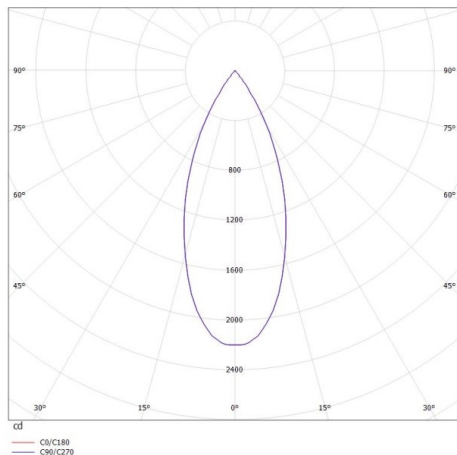

DARK NIGHT XS

684-007020543660v1

DARK NIGHT XS VOLARE SUSPENSION WITH 2-PH VOLARE ADAPTER made of aluminium, black matt, similar to RAL 9005, decor silver,high-efficiently vacuum deposited aluminium reflector beam 40°, light output direct, UGR <19, with converter, max. 400mA, dimmability: not dimmable, cable black, adapter/ceiling base black, pendant length 3000mm, IP20

DRAWING

TECHNICAL DETAILS

System perform. [W]	16
Bulb type	LED
Luminous flux [lm]	1160
Current sec. [mA]	400
Colour temp. [K]	2700K
CRI	PREMIUM>90
UGR	<19
Optics	vacuum deposited aluminium reflector
Designer	INHOUSE
Converter	with converter
Dimming	not dimmable
Light output	direct
Beam angle [°]	40°
Voltage [V]	220-240V 50/60Hz
Material	aluminium
Height [mm]	120
Pendant length [mm]	3000
Diameter [mm]	60
IP protection class	IP20
Voltage class	protection cl. II
Net weight [kg]	0,67
Colour lamp	black matt
RAL	9005
Colour adapter/ceiling base	black
Colour decor	silver
Electric wire	black
EAN-Number	9010506115680
Lifetime [h]	L80 B10 50 000
Energy efficiency cl.	E

LIGHT DISTRIBUTION CURVE

The values are rated values. Power and luminous flux are initially subject to a tolerance of +/- 10%. Colour temperature tolerance: +/- 150 K. The values apply to an ambient temperature of 25°C unless otherwise specified.