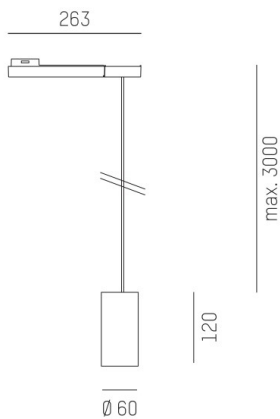

DARK NIGHT XS

684-00702054366b

DARK NIGHT XS VOLARE SUSPENSION WITH 2-PH VOLARE ADAPTER made of aluminium, black matt, similar to RAL 9005, decor silver,high-efficiently vacuum deposited aluminium reflector beam 40°, light output direct, UGR <19, with converter, max. 400mA, dimmability: Smart bluetooth, cable black, adapter/ceiling base black, pendant length 3000mm, IP20

DRAWING

TECHNICAL DETAILS

System perform. [W]	16
Bulb type	LED
Luminous flux [lm]	1160
Current sec. [mA]	400
Colour temp. [K]	2700K
CRI	PREMIUM>90
UGR	<19
Optics	vacuum deposited aluminium reflector
Designer	INHOUSE
Converter	with converter
Light output	direct
Beam angle [°]	40°
Voltage [V]	220-240V 50/60Hz
Material	aluminium
Height [mm]	120
Pendant length [mm]	3000
Diameter [mm]	60
IP protection class	IP20
Voltage class	protection cl. II
Net weight [kg]	0,68
Colour lamp	black matt
RAL	9005
Colour adapter/ceiling base	black
Colour decor	silver
Electric wire	black
EAN-Number	9010506290301
Lifetime [h]	L80 B10 50 000
Energy efficiency cl.	E

LIGHT DISTRIBUTION CURVE

The values are rated values. Power and luminous flux are initially subject to a tolerance of +/- 10%. Colour temperature tolerance: +/- 150 K. The values apply to an ambient temperature of 25°C unless otherwise specified.