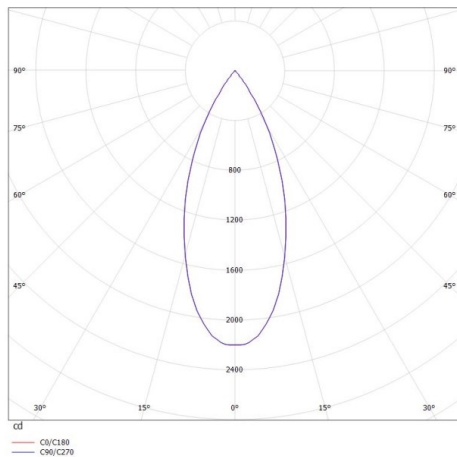

DARK NIGHT XS

684-00702054366b

DARK NIGHT XS VOLARE SUSPENSION WITH 2-PH VOLARE ADAPTER made of aluminium, black matt, similar to RAL 9005, decor silver,high-efficiently vacuum deposited aluminium reflector beam 40°, light output direct, UGR <19, with converter, max. 400mA, dimmability: Smart bluetooth, cable black, adapter/ceiling base black, pendant length 3000mm, IP20

DRAWING

TECHNICAL DETAILS

System perform. [W]	16
Bulb type	LED
Luminous flux [lm]	1160
Current sec. [mA]	400
Colour temp. [K]	2700K
CRI	PREMIUM>90
UGR	<19
Optics	vacuum deposited aluminium reflector
Designer	INHOUSE
Converter	with converter
Light output	direct
Beam angle [°]	40°
Voltage [V]	220-240V 50/60Hz
Material	aluminium
Height [mm]	120
Pendant length [mm]	3000
Diameter [mm]	60
IP protection class	IP20
Voltage class	protection cl. II
Net weight [kg]	0,68
Colour lamp	black matt
RAL	9005
Colour adapter/ceiling base	black
Colour decor	silver
Electric wire	black
EAN-Number	9010506290301
Lifetime [h]	L80 B10 50 000
Energy efficiency cl.	E

LIGHT DISTRIBUTION CURVE

The values are rated values. Power and luminous flux are initially subject to a tolerance of +/- 10%. Colour temperature tolerance: +/- 150 K. The values apply to an ambient temperature of 25°C unless otherwise specified.