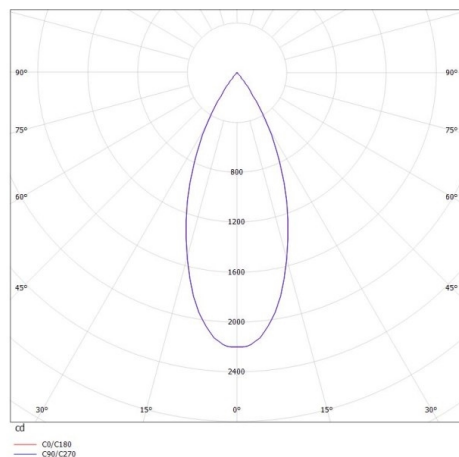

## DARK NIGHT XS

684-00702054366r

DARK NIGHT XS VOLARE SUSPENSION WITH 2-PH VOLARE ADAPTER made of aluminium, black matt, similar to RAL 9005, decor silver, high-efficiently vacuum deposited aluminium reflector beam 40°, light output direct, UGR <19, with converter, max. 400mA, dimmability: Loxone Air, cable black, adapter/ceiling base black, pendant length 3000mm, IP20

## DRAWING

## LIGHT DISTRIBUTION CURVE

## TECHNICAL DETAILS

System perform. [W]	16
Bulb type	LED
Luminous flux [lm]	1160
Current sec. [mA]	400
Colour temp. [K]	2700K
CRI	PREMIUM>90
UGR	<19
Optics	vacuum deposited aluminium reflector
Designer	INHOUSE
Converter	with converter
Light output	direct
Beam angle [°]	40°
Voltage [V]	220-240V 50/60Hz
Material	aluminium
Height [mm]	120
Pendant length [mm]	3000
Diameter [mm]	60
IP protection class	IP20
Voltage class	protection cl. II
Net weight [kg]	0,68
Colour lamp	black matt
RAL	9005
Colour adapter/ceiling base	black
Colour decor	silver
Electric wire	black
EAN-Number	9010506230475
Lifetime [h]	L80 B10 50 000
Energy efficiency cl.	E