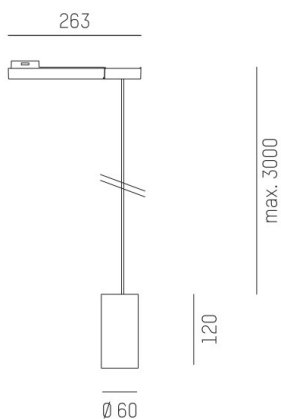

## DARK NIGHT XS

684-00702054366r

DARK NIGHT XS VOLARE SUSPENSION WITH 2-PH VOLARE ADAPTER made of aluminium, black matt, similar to RAL 9005, decor silver, high-efficiently vacuum deposited aluminium reflector beam 40°, light output direct, UGR <19, with converter, max. 400mA, dimmability: Loxone Air, cable black, adapter/ceiling base black, pendant length 3000mm, IP20

## DRAWING

## LIGHT DISTRIBUTION CURVE

## TECHNICAL DETAILS

System perform. [W]	16
Bulb type	LED
Luminous flux [lm]	1160
Current sec. [mA]	400
Colour temp. [K]	2700K
CRI	PREMIUM>90
UGR	<19
Optics	vacuum deposited aluminium reflector
Designer	INHOUSE
Converter	with converter
Light output	direct
Beam angle [°]	40°
Voltage [V]	220-240V 50/60Hz
Material	aluminium
Height [mm]	120
Pendant length [mm]	3000
Diameter [mm]	60
IP protection class	IP20
Voltage class	protection cl. II
Net weight [kg]	0,68
Colour lamp	black matt
RAL	9005
Colour adapter/ceiling base	black
Colour decor	silver
Electric wire	black
EAN-Number	9010506230475
Lifetime [h]	L80 B10 50 000
Energy efficiency cl.	E