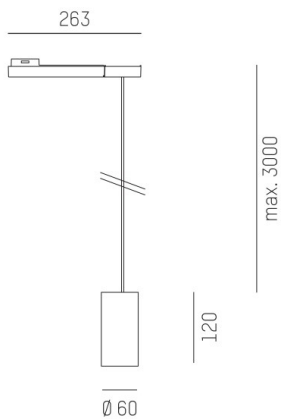

DARK NIGHT XS

684-00702054715r

DARK NIGHT XS VOLARE SUSPENSION WITH 2-PH VOLARE ADAPTER made of aluminium, white, similar to RAL 9016, decor silver, high-efficiently vacuum deposited aluminium reflector beam 40°, light output direct, UGR <19, with converter, max. 400mA, dimmability: Loxone Air, cable white, adapter/ceiling base chrome, pendant length 3000mm, IP20

DRAWING

LIGHT DISTRIBUTION CURVE

TECHNICAL DETAILS

System perform. [W]	16
Bulb type	LED
Luminous flux [lm]	1230
Current sec. [mA]	400
Colour temp. [K]	3500K
CRI	PREMIUM>90
UGR	<19
Optics	vacuum deposited aluminium reflector
Designer	INHOUSE
Converter	with converter
Light output	direct
Beam angle [°]	40°
Voltage [V]	220-240V 50/60Hz
Material	aluminium
Height [mm]	120
Pendant length [mm]	3000
Diameter [mm]	60
IP protection class	IP20
Voltage class	protection cl. II
Net weight [kg]	0,50
Colour lamp	white
RAL	9016
Colour adapter/ceiling base	chrome
Colour decor	silver
Electric wire	white
EAN-Number	9010506230482
Lifetime [h]	L80 B10 50 000
Energy efficiency cl.	E