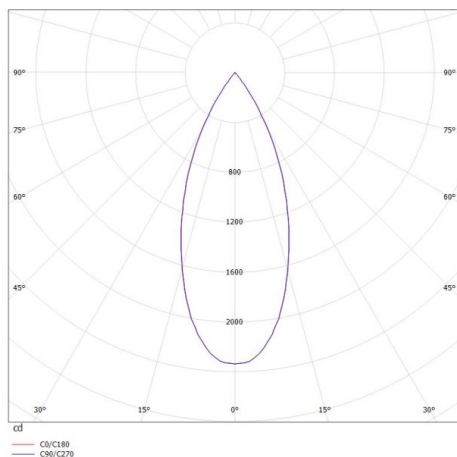

DARK NIGHT XS

684-00702054715r

DARK NIGHT XS VOLARE SUSPENSION WITH 2-PH VOLARE ADAPTER made of aluminium, white, similar to RAL 9016, decor silver, high-efficiently vacuum deposited aluminium reflector beam 40°, light output direct, UGR <19, with converter, max. 400mA, dimmability: Loxone Air, cable white, adapter/ceiling base chrome, pendant length 3000mm, IP20

DRAWING

LIGHT DISTRIBUTION CURVE

TECHNICAL DETAILS

System perform. [W]	16
Bulb type	LED
Luminous flux [lm]	1230
Current sec. [mA]	400
Colour temp. [K]	3500K
CRI	PREMIUM>90
UGR	<19
Optics	vacuum deposited aluminium reflector
Designer	INHOUSE
Converter	with converter
Light output	direct
Beam angle [°]	40°
Voltage [V]	220-240V 50/60Hz
Material	aluminium
Height [mm]	120
Pendant length [mm]	3000
Diameter [mm]	60
IP protection class	IP20
Voltage class	protection cl. II
Net weight [kg]	0,50
Colour lamp	white
RAL	9016
Colour adapter/ceiling base	chrome
Colour decor	silver
Electric wire	white
EAN-Number	9010506230482
Lifetime [h]	L80 B10 50 000
Energy efficiency cl.	E