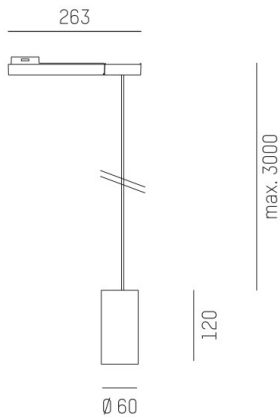

**DARK NIGHT XS**

**684-00702054716b**

DARK NIGHT XS VOLARE SUSPENSION WITH 2-PH VOLARE ADAPTER made of aluminium, black matt, similar to RAL 9005, decor silver,high-efficiently vacuum deposited aluminium reflector beam 40°, light output direct, UGR <19, with converter, max. 400mA, dimmability: Smart bluetooth, cable black, adapter/ceiling base chrome, pendant length 3000mm, IP20

**DRAWING**

**TECHNICAL DETAILS**

System perform. [W]	16
Bulb type	LED
Luminous flux [lm]	1230
Current sec. [mA]	400
Colour temp. [K]	3500K
CRI	PREMIUM>90
UGR	<19
Optics	vacuum deposited aluminium reflector
Designer	INHOUSE
Converter	with converter
Light output	direct
Beam angle [°]	40°
Voltage [V]	220-240V 50/60Hz
Material	aluminium
Height [mm]	120
Pendant length [mm]	3000
Diameter [mm]	60
IP protection class	IP20
Voltage class	protection cl. II
Net weight [kg]	0,68
Colour lamp	black matt
RAL	9005
Colour adapter/ceiling base	chrome
Colour decor	silver
Electric wire	black
EAN-Number	9010506290325
Lifetime [h]	L80 B10 50 000
Energy efficiency cl.	E

**LIGHT DISTRIBUTION CURVE**

The values are rated values. Power and luminous flux are initially subject to a tolerance of +/- 10%. Colour temperature tolerance: +/- 150 K. The values apply to an ambient temperature of 25°C unless otherwise specified.