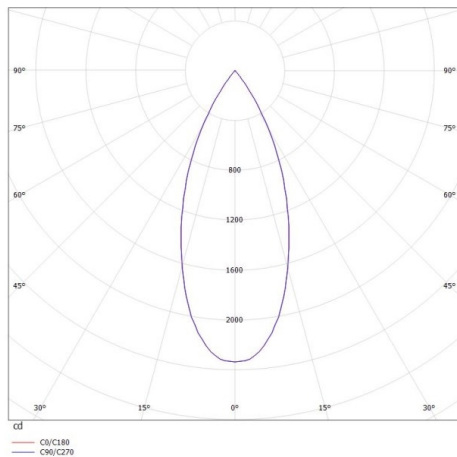

**DARK NIGHT XS**

**684-00702054716b**

DARK NIGHT XS VOLARE SUSPENSION WITH 2-PH VOLARE ADAPTER made of aluminium, black matt, similar to RAL 9005, decor silver,high-efficiently vacuum deposited aluminium reflector beam 40°, light output direct, UGR <19, with converter, max. 400mA, dimmability: Smart bluetooth, cable black, adapter/ceiling base chrome, pendant length 3000mm, IP20

**DRAWING**

**TECHNICAL DETAILS**

System perform. [W]	16
Bulb type	LED
Luminous flux [lm]	1230
Current sec. [mA]	400
Colour temp. [K]	3500K
CRI	PREMIUM>90
UGR	<19
Optics	vacuum deposited aluminium reflector
Designer	INHOUSE
Converter	with converter
Light output	direct
Beam angle [°]	40°
Voltage [V]	220-240V 50/60Hz
Material	aluminium
Height [mm]	120
Pendant length [mm]	3000
Diameter [mm]	60
IP protection class	IP20
Voltage class	protection cl. II
Net weight [kg]	0,68
Colour lamp	black matt
RAL	9005
Colour adapter/ceiling base	chrome
Colour decor	silver
Electric wire	black
EAN-Number	9010506290325
Lifetime [h]	L80 B10 50 000
Energy efficiency cl.	E

**LIGHT DISTRIBUTION CURVE**

The values are rated values. Power and luminous flux are initially subject to a tolerance of +/- 10%. Colour temperature tolerance: +/- 150 K. The values apply to an ambient temperature of 25°C unless otherwise specified.