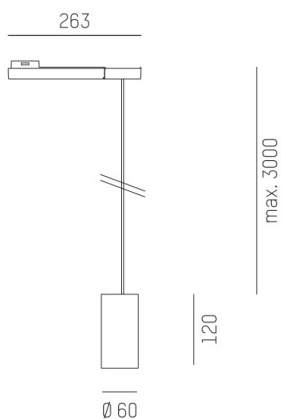

## DARK NIGHT XS

684-00702054716r

DARK NIGHT XS VOLARE SUSPENSION WITH 2-PH VOLARE ADAPTER made of aluminium, black matt, similar to RAL 9005, decor silver, high-efficiently vacuum deposited aluminium reflector beam 40°, light output direct, UGR <19, with converter, max. 400mA, dimmability: Loxone Air, cable black, adapter/ceiling base chrome, pendant length 3000mm, IP20

## DRAWING

## TECHNICAL DETAILS

System perform. [W]	16
Bulb type	LED
Luminous flux [lm]	1230
Current sec. [mA]	400
Colour temp. [K]	3500K
CRI	PREMIUM>90
UGR	<19
Optics	vacuum deposited aluminium reflector
Designer	INHOUSE
Converter	with converter
Light output	direct
Beam angle [°]	40°
Voltage [V]	220-240V 50/60Hz
Material	aluminium
Height [mm]	120
Pendant length [mm]	3000
Diameter [mm]	60
IP protection class	IP20
Voltage class	protection cl. II
Net weight [kg]	0,68
Colour lamp	black matt
RAL	9005
Colour adapter/ceiling base	chrome
Colour decor	silver
Electric wire	black
EAN-Number	9010506230499
Lifetime [h]	L80 B10 50 000
Energy efficiency cl.	E

## LIGHT DISTRIBUTION CURVE

The values are rated values. Power and luminous flux are initially subject to a tolerance of +/- 10%. Colour temperature tolerance: +/- 150 K. The values apply to an ambient temperature of 25°C unless otherwise specified.