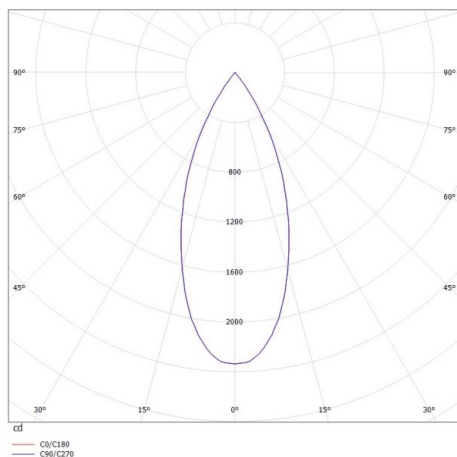

## DARK NIGHT XS

684-00702054716r

DARK NIGHT XS VOLARE SUSPENSION WITH 2-PH VOLARE ADAPTER made of aluminium, black matt, similar to RAL 9005, decor silver, high-efficiently vacuum deposited aluminium reflector beam 40°, light output direct, UGR <19, with converter, max. 400mA, dimmability: Loxone Air, cable black, adapter/ceiling base chrome, pendant length 3000mm, IP20

## DRAWING

## TECHNICAL DETAILS

System perform. [W]	16
Bulb type	LED
Luminous flux [lm]	1230
Current sec. [mA]	400
Colour temp. [K]	3500K
CRI	PREMIUM>90
UGR	<19
Optics	vacuum deposited aluminium reflector
Designer	INHOUSE
Converter	with converter
Light output	direct
Beam angle [°]	40°
Voltage [V]	220-240V 50/60Hz
Material	aluminium
Height [mm]	120
Pendant length [mm]	3000
Diameter [mm]	60
IP protection class	IP20
Voltage class	protection cl. II
Net weight [kg]	0,68
Colour lamp	black matt
RAL	9005
Colour adapter/ceiling base	chrome
Colour decor	silver
Electric wire	black
EAN-Number	9010506230499
Lifetime [h]	L80 B10 50 000
Energy efficiency cl.	E

## LIGHT DISTRIBUTION CURVE

The values are rated values. Power and luminous flux are initially subject to a tolerance of +/- 10%. Colour temperature tolerance: +/- 150 K. The values apply to an ambient temperature of 25°C unless otherwise specified.