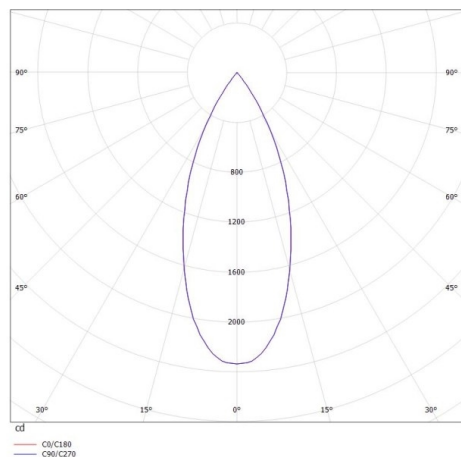

DARK NIGHT XS

684-00702054745r

DARK NIGHT XS VOLARE SUSPENSION WITH 2-PH VOLARE ADAPTER made of aluminium, white, similar to RAL 9016, decor silver, high-efficiently vacuum deposited aluminium reflector beam 40°, light output direct, UGR <19, with converter, max. 400mA, dimmability: Loxone Air, cable white, adapter/ceiling base grey, pendant length 3000mm, IP20

DRAWING

TECHNICAL DETAILS

System perform. [W]	16
Bulb type	LED
Luminous flux [lm]	1230
Current sec. [mA]	400
Colour temp. [K]	3500K
CRI	PREMIUM>90
UGR	<19
Optics	vacuum deposited aluminium reflector
Designer	INHOUSE
Converter	with converter
Light output	direct
Beam angle [°]	40°
Voltage [V]	220-240V 50/60Hz
Material	aluminium
Height [mm]	120
Pendant length [mm]	3000
Diameter [mm]	60
IP protection class	IP20
Voltage class	protection cl. II
Net weight [kg]	0,50
Colour lamp	white
RAL	9016
Colour adapter/ceiling base	grey
Colour decor	silver
Electric wire	white
EAN-Number	9010506230505
Lifetime [h]	L80 B10 50 000
Energy efficiency cl.	E

LIGHT DISTRIBUTION CURVE

The values are rated values. Power and luminous flux are initially subject to a tolerance of +/- 10%. Colour temperature tolerance: +/- 150 K. The values apply to an ambient temperature of 25°C unless otherwise specified.