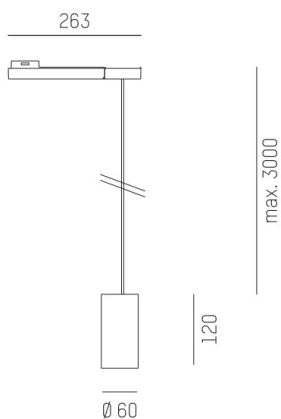

DARK NIGHT XS

684-00702054746b

DARK NIGHT XS VOLARE SUSPENSION WITH 2-PH VOLARE ADAPTER made of aluminium, black matt, similar to RAL 9005, decor silver,high-efficiently vacuum deposited aluminium reflector beam 40°, light output direct, UGR <19, with converter, max. 400mA, dimmability: Smart bluetooth, cable black, adapter/ceiling base grey, pendant length 3000mm, IP20

DRAWING

TECHNICAL DETAILS

System perform. [W]	16
Bulb type	LED
Luminous flux [lm]	1230
Current sec. [mA]	400
Colour temp. [K]	3500K
CRI	PREMIUM>90
UGR	<19
Optics	vacuum deposited aluminium reflector
Designer	INHOUSE
Converter	with converter
Light output	direct
Beam angle [°]	40°
Voltage [V]	220-240V 50/60Hz
Material	aluminium
Height [mm]	120
Pendant length [mm]	3000
Diameter [mm]	60
IP protection class	IP20
Voltage class	protection cl. II
Net weight [kg]	0,68
Colour lamp	black matt
RAL	9005
Colour adapter/ceiling base	grey
Colour decor	silver
Electric wire	black
EAN-Number	9010506290349
Lifetime [h]	L80 B10 50 000
Energy efficiency cl.	E

LIGHT DISTRIBUTION CURVE

The values are rated values. Power and luminous flux are initially subject to a tolerance of +/- 10%. Colour temperature tolerance: +/- 150 K. The values apply to an ambient temperature of 25°C unless otherwise specified.