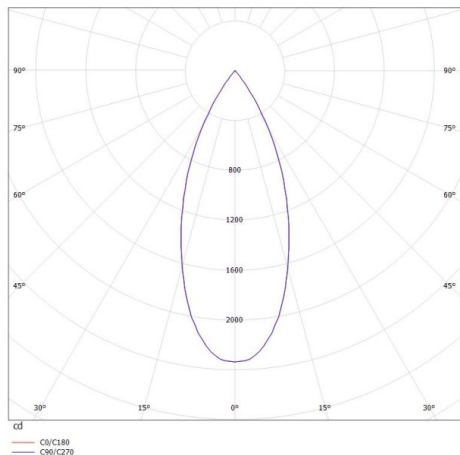

DARK NIGHT XS

684-00702054746b

DARK NIGHT XS VOLARE SUSPENSION WITH 2-PH VOLARE ADAPTER made of aluminium, black matt, similar to RAL 9005, decor silver,high-efficiently vacuum deposited aluminium reflector beam 40°, light output direct, UGR <19, with converter, max. 400mA, dimmability: Smart bluetooth, cable black, adapter/ceiling base grey, pendant length 3000mm, IP20

DRAWING

TECHNICAL DETAILS

System perform. [W]	16
Bulb type	LED
Luminous flux [lm]	1230
Current sec. [mA]	400
Colour temp. [K]	3500K
CRI	PREMIUM>90
UGR	<19
Optics	vacuum deposited aluminium reflector
Designer	INHOUSE
Converter	with converter
Light output	direct
Beam angle [°]	40°
Voltage [V]	220-240V 50/60Hz
Material	aluminium
Height [mm]	120
Pendant length [mm]	3000
Diameter [mm]	60
IP protection class	IP20
Voltage class	protection cl. II
Net weight [kg]	0,68
Colour lamp	black matt
RAL	9005
Colour adapter/ceiling base	grey
Colour decor	silver
Electric wire	black
EAN-Number	9010506290349
Lifetime [h]	L80 B10 50 000
Energy efficiency cl.	E

LIGHT DISTRIBUTION CURVE

The values are rated values. Power and luminous flux are initially subject to a tolerance of +/- 10%. Colour temperature tolerance: +/- 150 K. The values apply to an ambient temperature of 25°C unless otherwise specified.