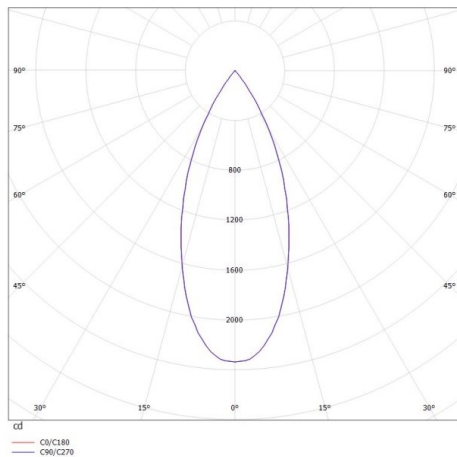

DARK NIGHT XS

684-00702054746r

DARK NIGHT XS VOLARE SUSPENSION WITH 2-PH VOLARE ADAPTER made of aluminium, black matt, similar to RAL 9005, decor silver, high-efficiently vacuum deposited aluminium reflector beam 40°, light output direct, UGR <19, with converter, max. 400mA, dimmability: Loxone Air, cable black, adapter/ceiling base grey, pendant length 3000mm, IP20

DRAWING

LIGHT DISTRIBUTION CURVE

TECHNICAL DETAILS

System perform. [W]	16
Bulb type	LED
Luminous flux [lm]	1230
Current sec. [mA]	400
Colour temp. [K]	3500K
CRI	PREMIUM>90
UGR	<19
Optics	vacuum deposited aluminium reflector
Designer	INHOUSE
Converter	with converter
Light output	direct
Beam angle [°]	40°
Voltage [V]	220-240V 50/60Hz
Material	aluminium
Height [mm]	120
Pendant length [mm]	3000
Diameter [mm]	60
IP protection class	IP20
Voltage class	protection cl. II
Net weight [kg]	0,68
Colour lamp	black matt
RAL	9005
Colour adapter/ceiling base	grey
Colour decor	silver
Electric wire	black
EAN-Number	9010506230512
Lifetime [h]	L80 B10 50 000
Energy efficiency cl.	E