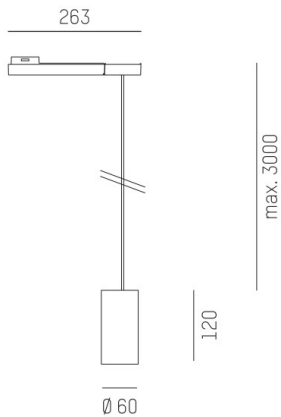

DARK NIGHT XS

684-00702054746r

DARK NIGHT XS VOLARE SUSPENSION WITH 2-PH VOLARE ADAPTER made of aluminium, black matt, similar to RAL 9005, decor silver, high-efficiently vacuum deposited aluminium reflector beam 40°, light output direct, UGR <19, with converter, max. 400mA, dimmability: Loxone Air, cable black, adapter/ceiling base grey, pendant length 3000mm, IP20

DRAWING

LIGHT DISTRIBUTION CURVE

TECHNICAL DETAILS

System perform. [W]	16
Bulb type	LED
Luminous flux [lm]	1230
Current sec. [mA]	400
Colour temp. [K]	3500K
CRI	PREMIUM>90
UGR	<19
Optics	vacuum deposited aluminium reflector
Designer	INHOUSE
Converter	with converter
Light output	direct
Beam angle [°]	40°
Voltage [V]	220-240V 50/60Hz
Material	aluminium
Height [mm]	120
Pendant length [mm]	3000
Diameter [mm]	60
IP protection class	IP20
Voltage class	protection cl. II
Net weight [kg]	0,68
Colour lamp	black matt
RAL	9005
Colour adapter/ceiling base	grey
Colour decor	silver
Electric wire	black
EAN-Number	9010506230512
Lifetime [h]	L80 B10 50 000
Energy efficiency cl.	E