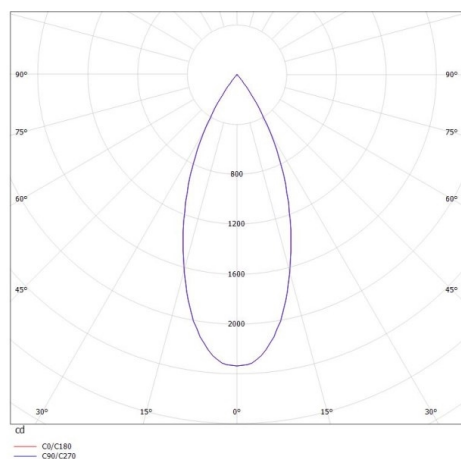

DARK NIGHT XS

684-00702054755r

DARK NIGHT XS VOLARE SUSPENSION WITH 2-PH VOLARE ADAPTER made of aluminium, white, similar to RAL 9016, decor silver, high-efficiently vacuum deposited aluminium reflector beam 40°, light output direct, UGR <19, with converter, max. 400mA, dimmability: Loxone Air, cable white, adapter/ceiling base white, pendant length 3000mm, IP20

DRAWING

LIGHT DISTRIBUTION CURVE

TECHNICAL DETAILS

System perform. [W]	16
Bulb type	LED
Luminous flux [lm]	1230
Current sec. [mA]	400
Colour temp. [K]	3500K
CRI	PREMIUM>90
UGR	<19
Optics	vacuum deposited aluminium reflector
Designer	INHOUSE
Converter	with converter
Light output	direct
Beam angle [°]	40°
Voltage [V]	220-240V 50/60Hz
Material	aluminium
Height [mm]	120
Pendant length [mm]	3000
Diameter [mm]	60
IP protection class	IP20
Voltage class	protection cl. II
Net weight [kg]	0,47
Colour lamp	white
RAL	9016
Colour adapter/ceiling base	white
Colour decor	silver
Electric wire	white
EAN-Number	9010506230529
Lifetime [h]	L80 B10 50 000
Energy efficiency cl.	E