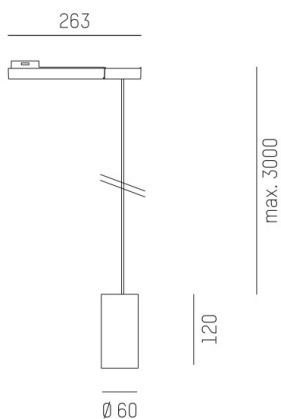

## DARK NIGHT XS

684-00702054756b

DARK NIGHT XS VOLARE SUSPENSION WITH 2-PH VOLARE ADAPTER made of aluminium, black matt, similar to RAL 9005, decor silver, high-efficiently vacuum deposited aluminium reflector beam 40°, light output direct, UGR <19, with converter, max. 400mA, dimmability: Smart bluetooth, cable black, adapter/ceiling base white, pendant length 3000mm, IP20

## DRAWING

## TECHNICAL DETAILS

System perform. [W]	16
Bulb type	LED
Luminous flux [lm]	1230
Current sec. [mA]	400
Colour temp. [K]	3500K
CRI	PREMIUM>90
UGR	<19
Optics	vacuum deposited aluminium reflector
Designer	INHOUSE
Converter	with converter
Light output	direct
Beam angle [°]	40°
Voltage [V]	220-240V 50/60Hz
Material	aluminium
Height [mm]	120
Pendant length [mm]	3000
Diameter [mm]	60
IP protection class	IP20
Voltage class	protection cl. II
Net weight [kg]	0,66
Colour lamp	black matt
RAL	9005
Colour adapter/ceiling base	white
Colour decor	silver
Electric wire	black
EAN-Number	9010506290363
Lifetime [h]	L80 B10 50 000
Energy efficiency cl.	E

## LIGHT DISTRIBUTION CURVE

The values are rated values. Power and luminous flux are initially subject to a tolerance of +/- 10%. Colour temperature tolerance: +/- 150 K. The values apply to an ambient temperature of 25°C unless otherwise specified.