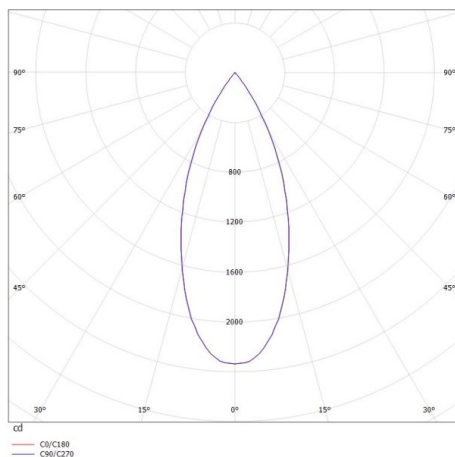

## DARK NIGHT XS

684-00702054756b

DARK NIGHT XS VOLARE SUSPENSION WITH 2-PH VOLARE ADAPTER made of aluminium, black matt, similar to RAL 9005, decor silver, high-efficiently vacuum deposited aluminium reflector beam 40°, light output direct, UGR <19, with converter, max. 400mA, dimmability: Smart bluetooth, cable black, adapter/ceiling base white, pendant length 3000mm, IP20

## DRAWING

## TECHNICAL DETAILS

System perform. [W]	16
Bulb type	LED
Luminous flux [lm]	1230
Current sec. [mA]	400
Colour temp. [K]	3500K
CRI	PREMIUM>90
UGR	<19
Optics	vacuum deposited aluminium reflector
Designer	INHOUSE
Converter	with converter
Light output	direct
Beam angle [°]	40°
Voltage [V]	220-240V 50/60Hz
Material	aluminium
Height [mm]	120
Pendant length [mm]	3000
Diameter [mm]	60
IP protection class	IP20
Voltage class	protection cl. II
Net weight [kg]	0,66
Colour lamp	black matt
RAL	9005
Colour adapter/ceiling base	white
Colour decor	silver
Electric wire	black
EAN-Number	9010506290363
Lifetime [h]	L80 B10 50 000
Energy efficiency cl.	E

## LIGHT DISTRIBUTION CURVE

The values are rated values. Power and luminous flux are initially subject to a tolerance of +/- 10%. Colour temperature tolerance: +/- 150 K. The values apply to an ambient temperature of 25°C unless otherwise specified.