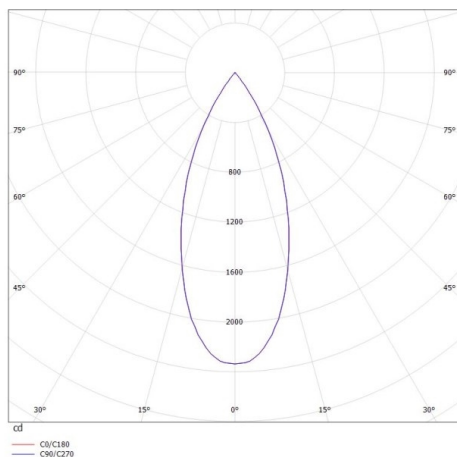

DARK NIGHT XS

684-00702054756r

DARK NIGHT XS VOLARE SUSPENSION WITH 2-PH VOLARE ADAPTER made of aluminium, black matt, similar to RAL 9005, decor silver, high-efficiently vacuum deposited aluminium reflector beam 40°, light output direct, UGR <19, with converter, max. 400mA, dimmability: Loxone Air, cable black, adapter/ceiling base white, pendant length 3000mm, IP20

DRAWING

TECHNICAL DETAILS

System perform. [W]	16
Bulb type	LED
Luminous flux [lm]	1230
Current sec. [mA]	400
Colour temp. [K]	3500K
CRI	PREMIUM>90
UGR	<19
Optics	vacuum deposited aluminium reflector
Designer	INHOUSE
Converter	with converter
Light output	direct
Beam angle [°]	40°
Voltage [V]	220-240V 50/60Hz
Material	aluminium
Height [mm]	120
Pendant length [mm]	3000
Diameter [mm]	60
IP protection class	IP20
Voltage class	protection cl. II
Net weight [kg]	0,66
Colour lamp	black matt
RAL	9005
Colour adapter/ceiling base	white
Colour decor	silver
Electric wire	black
EAN-Number	9010506230536
Lifetime [h]	L80 B10 50 000
Energy efficiency cl.	E

LIGHT DISTRIBUTION CURVE

The values are rated values. Power and luminous flux are initially subject to a tolerance of +/- 10%. Colour temperature tolerance: +/- 150 K. The values apply to an ambient temperature of 25°C unless otherwise specified.