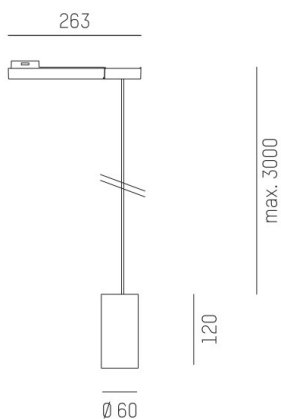

DARK NIGHT XS

684-00702054756r

DARK NIGHT XS VOLARE SUSPENSION WITH 2-PH VOLARE ADAPTER made of aluminium, black matt, similar to RAL 9005, decor silver, high-efficiently vacuum deposited aluminium reflector beam 40°, light output direct, UGR <19, with converter, max. 400mA, dimmability: Loxone Air, cable black, adapter/ceiling base white, pendant length 3000mm, IP20

DRAWING

TECHNICAL DETAILS

System perform. [W]	16
Bulb type	LED
Luminous flux [lm]	1230
Current sec. [mA]	400
Colour temp. [K]	3500K
CRI	PREMIUM>90
UGR	<19
Optics	vacuum deposited aluminium reflector
Designer	INHOUSE
Converter	with converter
Light output	direct
Beam angle [°]	40°
Voltage [V]	220-240V 50/60Hz
Material	aluminium
Height [mm]	120
Pendant length [mm]	3000
Diameter [mm]	60
IP protection class	IP20
Voltage class	protection cl. II
Net weight [kg]	0,66
Colour lamp	black matt
RAL	9005
Colour adapter/ceiling base	white
Colour decor	silver
Electric wire	black
EAN-Number	9010506230536
Lifetime [h]	L80 B10 50 000
Energy efficiency cl.	E

LIGHT DISTRIBUTION CURVE

The values are rated values. Power and luminous flux are initially subject to a tolerance of +/- 10%. Colour temperature tolerance: +/- 150 K. The values apply to an ambient temperature of 25°C unless otherwise specified.