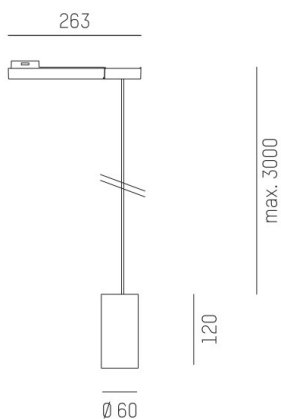

## DARK NIGHT XS

684-00702054765r

DARK NIGHT XS VOLARE SUSPENSION WITH 2-PH VOLARE ADAPTER made of aluminium, white, similar to RAL 9016, decor silver, high-efficiently vacuum deposited aluminium reflector beam 40°, light output direct, UGR <19, with converter, max. 400mA, dimmability: Loxone Air, cable white, adapter/ceiling base black, pendant length 3000mm, IP20

## DRAWING

## TECHNICAL DETAILS

System perform. [W]	16
Bulb type	LED
Luminous flux [lm]	1230
Current sec. [mA]	400
Colour temp. [K]	3500K
CRI	PREMIUM>90
UGR	<19
Optics	vacuum deposited aluminium reflector
Designer	INHOUSE
Converter	with converter
Light output	direct
Beam angle [°]	40°
Voltage [V]	220-240V 50/60Hz
Material	aluminium
Height [mm]	120
Pendant length [mm]	3000
Diameter [mm]	60
IP protection class	IP20
Voltage class	protection cl. II
Net weight [kg]	0,50
Colour lamp	white
RAL	9016
Colour adapter/ceiling base	black
Colour decor	silver
Electric wire	white
EAN-Number	9010506230550
Lifetime [h]	L80 B10 50 000
Energy efficiency cl.	E

## LIGHT DISTRIBUTION CURVE

The values are rated values. Power and luminous flux are initially subject to a tolerance of +/- 10%. Colour temperature tolerance: +/- 150 K. The values apply to an ambient temperature of 25°C unless otherwise specified.