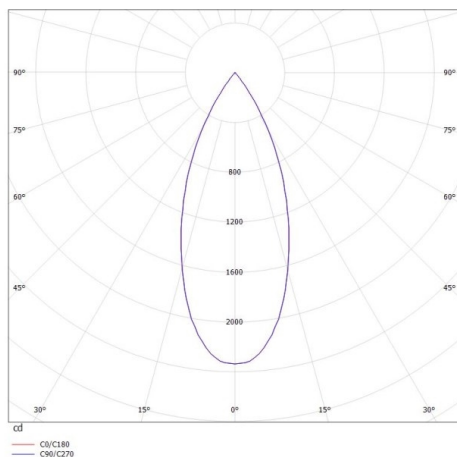

## DARK NIGHT XS

684-00702054765r

DARK NIGHT XS VOLARE SUSPENSION WITH 2-PH VOLARE ADAPTER made of aluminium, white, similar to RAL 9016, decor silver, high-efficiently vacuum deposited aluminium reflector beam 40°, light output direct, UGR <19, with converter, max. 400mA, dimmability: Loxone Air, cable white, adapter/ceiling base black, pendant length 3000mm, IP20

## DRAWING

## TECHNICAL DETAILS

System perform. [W]	16
Bulb type	LED
Luminous flux [lm]	1230
Current sec. [mA]	400
Colour temp. [K]	3500K
CRI	PREMIUM>90
UGR	<19
Optics	vacuum deposited aluminium reflector
Designer	INHOUSE
Converter	with converter
Light output	direct
Beam angle [°]	40°
Voltage [V]	220-240V 50/60Hz
Material	aluminium
Height [mm]	120
Pendant length [mm]	3000
Diameter [mm]	60
IP protection class	IP20
Voltage class	protection cl. II
Net weight [kg]	0,50
Colour lamp	white
RAL	9016
Colour adapter/ceiling base	black
Colour decor	silver
Electric wire	white
EAN-Number	9010506230550
Lifetime [h]	L80 B10 50 000
Energy efficiency cl.	E

## LIGHT DISTRIBUTION CURVE

The values are rated values. Power and luminous flux are initially subject to a tolerance of +/- 10%. Colour temperature tolerance: +/- 150 K. The values apply to an ambient temperature of 25°C unless otherwise specified.