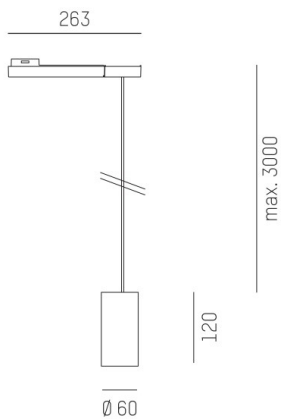

DARK NIGHT XS

684-00702054766b

DARK NIGHT XS VOLARE SUSPENSION WITH 2-PH VOLARE ADAPTER made of aluminium, black matt, similar to RAL 9005, decor silver, high-efficiently vacuum deposited aluminium reflector beam 40°, light output direct, UGR <19, with converter, max. 400mA, dimmability: Smart bluetooth, cable black, adapter/ceiling base black, pendant length 3000mm, IP20

DRAWING

TECHNICAL DETAILS

System perform. [W]	16
Bulb type	LED
Luminous flux [lm]	1230
Current sec. [mA]	400
Colour temp. [K]	3500K
CRI	PREMIUM>90
UGR	<19
Optics	vacuum deposited aluminium reflector
Designer	INHOUSE
Converter	with converter
Light output	direct
Beam angle [°]	40°
Voltage [V]	220-240V 50/60Hz
Material	aluminium
Height [mm]	120
Pendant length [mm]	3000
Diameter [mm]	60
IP protection class	IP20
Voltage class	protection cl. II
Net weight [kg]	0,68
Colour lamp	black matt
RAL	9005
Colour adapter/ceiling base	black
Colour decor	silver
Electric wire	black
EAN-Number	9010506290387
Lifetime [h]	L80 B10 50 000
Energy efficiency cl.	E

LIGHT DISTRIBUTION CURVE

The values are rated values. Power and luminous flux are initially subject to a tolerance of +/- 10%. Colour temperature tolerance: +/- 150 K. The values apply to an ambient temperature of 25°C unless otherwise specified.