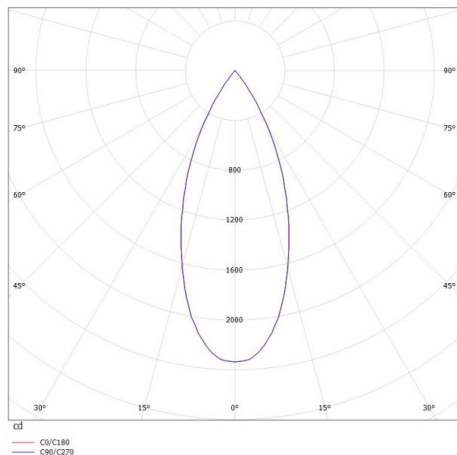

DARK NIGHT XS

684-00702054766b

DARK NIGHT XS VOLARE SUSPENSION WITH 2-PH VOLARE ADAPTER made of aluminium, black matt, similar to RAL 9005, decor silver, high-efficiently vacuum deposited aluminium reflector beam 40°, light output direct, UGR <19, with converter, max. 400mA, dimmability: Smart bluetooth, cable black, adapter/ceiling base black, pendant length 3000mm, IP20

DRAWING

TECHNICAL DETAILS

System perform. [W]	16
Bulb type	LED
Luminous flux [lm]	1230
Current sec. [mA]	400
Colour temp. [K]	3500K
CRI	PREMIUM>90
UGR	<19
Optics	vacuum deposited aluminium reflector
Designer	INHOUSE
Converter	with converter
Light output	direct
Beam angle [°]	40°
Voltage [V]	220-240V 50/60Hz
Material	aluminium
Height [mm]	120
Pendant length [mm]	3000
Diameter [mm]	60
IP protection class	IP20
Voltage class	protection cl. II
Net weight [kg]	0,68
Colour lamp	black matt
RAL	9005
Colour adapter/ceiling base	black
Colour decor	silver
Electric wire	black
EAN-Number	9010506290387
Lifetime [h]	L80 B10 50 000
Energy efficiency cl.	E

LIGHT DISTRIBUTION CURVE

The values are rated values. Power and luminous flux are initially subject to a tolerance of +/- 10%. Colour temperature tolerance: +/- 150 K. The values apply to an ambient temperature of 25°C unless otherwise specified.