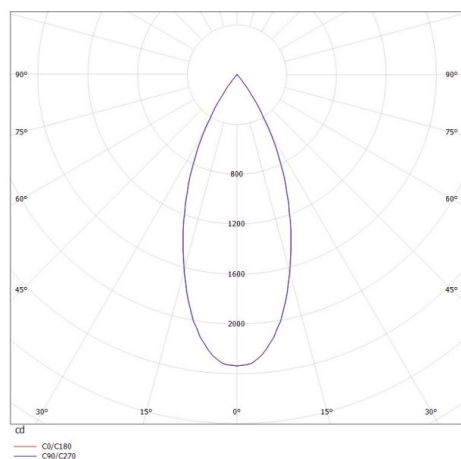

DARK NIGHT XS

684-00702054766r

DARK NIGHT XS VOLARE SUSPENSION WITH 2-PH VOLARE ADAPTER made of aluminium, black matt, similar to RAL 9005, decor silver, high-efficiently vacuum deposited aluminium reflector beam 40°, light output direct, UGR <19, with converter, max. 400mA, dimmability: Loxone Air, cable black, adapter/ceiling base black, pendant length 3000mm, IP20

DRAWING

TECHNICAL DETAILS

System perform. [W]	16
Bulb type	LED
Luminous flux [lm]	1230
Current sec. [mA]	400
Colour temp. [K]	3500K
CRI	PREMIUM>90
UGR	<19
Optics	vacuum deposited aluminium reflector
Designer	INHOUSE
Converter	with converter
Light output	direct
Beam angle [°]	40°
Voltage [V]	220-240V 50/60Hz
Material	aluminium
Height [mm]	120
Pendant length [mm]	3000
Diameter [mm]	60
IP protection class	IP20
Voltage class	protection cl. II
Net weight [kg]	0,68
Colour lamp	black matt
RAL	9005
Colour adapter/ceiling base	black
Colour decor	silver
Electric wire	black
EAN-Number	9010506230567
Lifetime [h]	L80 B10 50 000
Energy efficiency cl.	E

LIGHT DISTRIBUTION CURVE

The values are rated values. Power and luminous flux are initially subject to a tolerance of +/- 10%. Colour temperature tolerance: +/- 150 K. The values apply to an ambient temperature of 25°C unless otherwise specified.