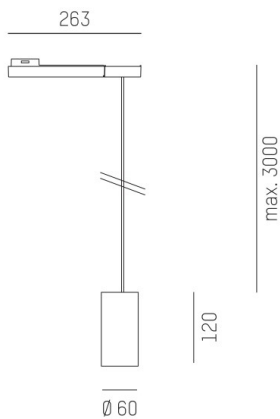

DARK NIGHT XS

684-007020549160v1

DARK NIGHT XS VOLARE SUSPENSION WITH 2-PH VOLARE ADAPTER made of aluminium, black matt, similar to RAL 9005, decor silver,high-efficiently vacuum deposited aluminium reflector beam 40°, light output direct, UGR <19, with converter, max. 400mA, dimmability: not dimmable, cable black, adapter/ceiling base chrome, pendant length 3000mm, IP20

DRAWING

TECHNICAL DETAILS

System perform. [W]	16
Bulb type	LED
Luminous flux [lm]	1210
Current sec. [mA]	400
Colour temp. [K]	3000K
CRI	PREMIUM>90
UGR	<19
Optics	vacuum deposited aluminium reflector
Designer	INHOUSE
Converter	with converter
Dimming	not dimmable
Light output	direct
Beam angle [°]	40°
Voltage [V]	220-240V 50/60Hz
Material	aluminium
Height [mm]	120
Pendant length [mm]	3000
Diameter [mm]	60
IP protection class	IP20
Voltage class	protection cl. II
Net weight [kg]	0,67
Colour lamp	black matt
RAL	9005
Colour adapter/ceiling base	chrome
Colour decor	silver
Electric wire	black
EAN-Number	9010506116762
Lifetime [h]	L80 B10 50 000
Energy efficiency cl.	E

LIGHT DISTRIBUTION CURVE

The values are rated values. Power and luminous flux are initially subject to a tolerance of +/- 10%. Colour temperature tolerance: +/- 150 K. The values apply to an ambient temperature of 25°C unless otherwise specified.