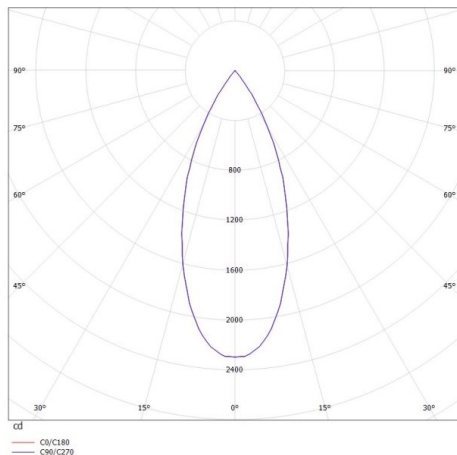

DARK NIGHT XS

684-007020549160v1

DARK NIGHT XS VOLARE SUSPENSION WITH 2-PH VOLARE ADAPTER made of aluminium, black matt, similar to RAL 9005, decor silver,high-efficiently vacuum deposited aluminium reflector beam 40°, light output direct, UGR <19, with converter, max. 400mA, dimmability: not dimmable, cable black, adapter/ceiling base chrome, pendant length 3000mm, IP20

DRAWING

TECHNICAL DETAILS

System perform. [W]	16
Bulb type	LED
Luminous flux [lm]	1210
Current sec. [mA]	400
Colour temp. [K]	3000K
CRI	PREMIUM>90
UGR	<19
Optics	vacuum deposited aluminium reflector
Designer	INHOUSE
Converter	with converter
Dimming	not dimmable
Light output	direct
Beam angle [°]	40°
Voltage [V]	220-240V 50/60Hz
Material	aluminium
Height [mm]	120
Pendant length [mm]	3000
Diameter [mm]	60
IP protection class	IP20
Voltage class	protection cl. II
Net weight [kg]	0,67
Colour lamp	black matt
RAL	9005
Colour adapter/ceiling base	chrome
Colour decor	silver
Electric wire	black
EAN-Number	9010506116762
Lifetime [h]	L80 B10 50 000
Energy efficiency cl.	E

LIGHT DISTRIBUTION CURVE

The values are rated values. Power and luminous flux are initially subject to a tolerance of +/- 10%. Colour temperature tolerance: +/- 150 K. The values apply to an ambient temperature of 25°C unless otherwise specified.