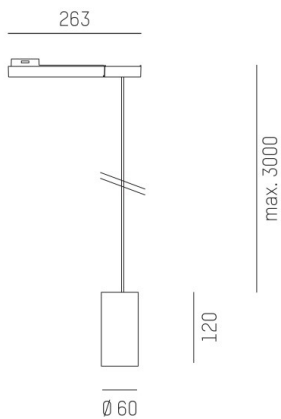

DARK NIGHT XS

684-00702054916b

DARK NIGHT XS VOLARE SUSPENSION WITH 2-PH VOLARE ADAPTER made of aluminium, black matt, similar to RAL 9005, decor silver, high-efficiently vacuum deposited aluminium reflector beam 40°, light output direct, UGR <19, with converter, max. 400mA, dimmability: Smart bluetooth, cable black, adapter/ceiling base chrome, pendant length 3000mm, IP20

DRAWING

LIGHT DISTRIBUTION CURVE

TECHNICAL DETAILS

System perform. [W]	16
Bulb type	LED
Luminous flux [lm]	1210
Current sec. [mA]	400
Colour temp. [K]	3000K
CRI	PREMIUM>90
UGR	<19
Optics	vacuum deposited aluminium reflector
Designer	INHOUSE
Converter	with converter
Light output	direct
Beam angle [°]	40°
Voltage [V]	220-240V 50/60Hz
Material	aluminium
Height [mm]	120
Pendant length [mm]	3000
Diameter [mm]	60
IP protection class	IP20
Voltage class	protection cl. II
Net weight [kg]	0,68
Colour lamp	black matt
RAL	9005
Colour adapter/ceiling base	chrome
Colour decor	silver
Electric wire	black
EAN-Number	9010506290400
Lifetime [h]	L80 B10 50 000
Energy efficiency cl.	E