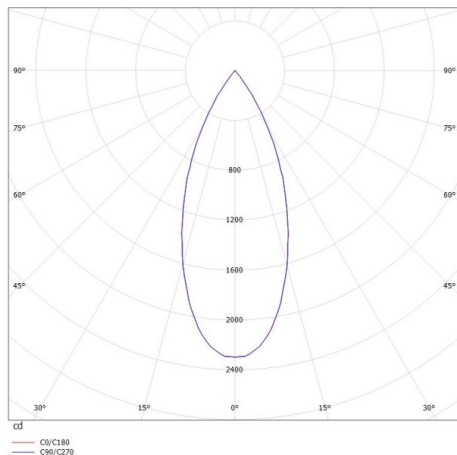

DARK NIGHT XS

684-00702054916b

DARK NIGHT XS VOLARE SUSPENSION WITH 2-PH VOLARE ADAPTER made of aluminium, black matt, similar to RAL 9005, decor silver, high-efficiently vacuum deposited aluminium reflector beam 40°, light output direct, UGR <19, with converter, max. 400mA, dimmability: Smart bluetooth, cable black, adapter/ceiling base chrome, pendant length 3000mm, IP20

DRAWING

LIGHT DISTRIBUTION CURVE

TECHNICAL DETAILS

System perform. [W]	16
Bulb type	LED
Luminous flux [lm]	1210
Current sec. [mA]	400
Colour temp. [K]	3000K
CRI	PREMIUM>90
UGR	<19
Optics	vacuum deposited aluminium reflector
Designer	INHOUSE
Converter	with converter
Light output	direct
Beam angle [°]	40°
Voltage [V]	220-240V 50/60Hz
Material	aluminium
Height [mm]	120
Pendant length [mm]	3000
Diameter [mm]	60
IP protection class	IP20
Voltage class	protection cl. II
Net weight [kg]	0,68
Colour lamp	black matt
RAL	9005
Colour adapter/ceiling base	chrome
Colour decor	silver
Electric wire	black
EAN-Number	9010506290400
Lifetime [h]	L80 B10 50 000
Energy efficiency cl.	E