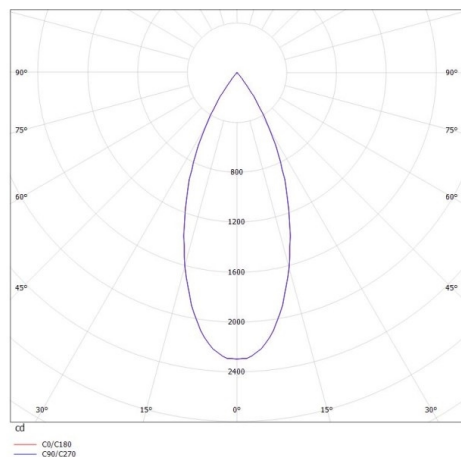

## DARK NIGHT XS

684-00702054916r

DARK NIGHT XS VOLARE SUSPENSION WITH 2-PH VOLARE ADAPTER made of aluminium, black matt, similar to RAL 9005, decor silver, high-efficiently vacuum deposited aluminium reflector beam 40°, light output direct, UGR <19, with converter, max. 400mA, dimmability: Loxone Air, cable black, adapter/ceiling base chrome, pendant length 3000mm, IP20

## DRAWING

## TECHNICAL DETAILS

System perform. [W]	16
Bulb type	LED
Luminous flux [lm]	1210
Current sec. [mA]	400
Colour temp. [K]	3000K
CRI	PREMIUM>90
UGR	<19
Optics	vacuum deposited aluminium reflector
Designer	INHOUSE
Converter	with converter
Light output	direct
Beam angle [°]	40°
Voltage [V]	220-240V 50/60Hz
Material	aluminium
Height [mm]	120
Pendant length [mm]	3000
Diameter [mm]	60
IP protection class	IP20
Voltage class	protection cl. II
Net weight [kg]	0,68
Colour lamp	black matt
RAL	9005
Colour adapter/ceiling base	chrome
Colour decor	silver
Electric wire	black
EAN-Number	9010506230581
Lifetime [h]	L80 B10 50 000
Energy efficiency cl.	E

## LIGHT DISTRIBUTION CURVE

The values are rated values. Power and luminous flux are initially subject to a tolerance of +/- 10%. Colour temperature tolerance: +/- 150 K. The values apply to an ambient temperature of 25°C unless otherwise specified.