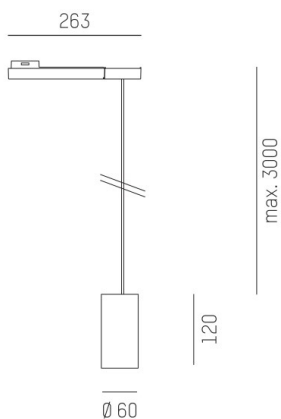

DARK NIGHT XS

684-007020549460v1

DARK NIGHT XS VOLARE SUSPENSION WITH 2-PH VOLARE ADAPTER made of aluminium, black matt, similar to RAL 9005, decor silver,high-efficiently vacuum deposited aluminium reflector beam 40°, light output direct, UGR <19, with converter, max. 400mA, dimmability: not dimmable, cable black, adapter/ceiling base grey, pendant length 3000mm, IP20

DRAWING

TECHNICAL DETAILS

System perform. [W]	16
Bulb type	LED
Luminous flux [lm]	1210
Current sec. [mA]	400
Colour temp. [K]	3000K
CRI	PREMIUM>90
UGR	<19
Optics	vacuum deposited aluminium reflector
Designer	INHOUSE
Converter	with converter
Dimming	not dimmable
Light output	direct
Beam angle [°]	40°
Voltage [V]	220-240V 50/60Hz
Material	aluminium
Height [mm]	120
Pendant length [mm]	3000
Diameter [mm]	60
IP protection class	IP20
Voltage class	protection cl. II
Net weight [kg]	0,67
Colour lamp	black matt
RAL	9005
Colour adapter/ceiling base	grey
Colour decor	silver
Electric wire	black
EAN-Number	9010506116809
Lifetime [h]	L80 B10 50 000
Energy efficiency cl.	E

LIGHT DISTRIBUTION CURVE

The values are rated values. Power and luminous flux are initially subject to a tolerance of +/- 10%. Colour temperature tolerance: +/- 150 K. The values apply to an ambient temperature of 25°C unless otherwise specified.