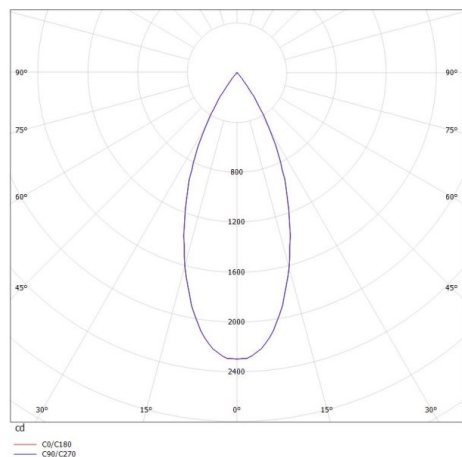

DARK NIGHT XS

684-007020549460v1

DARK NIGHT XS VOLARE SUSPENSION WITH 2-PH VOLARE ADAPTER made of aluminium, black matt, similar to RAL 9005, decor silver,high-efficiently vacuum deposited aluminium reflector beam 40°, light output direct, UGR <19, with converter, max. 400mA, dimmability: not dimmable, cable black, adapter/ceiling base grey, pendant length 3000mm, IP20

DRAWING

TECHNICAL DETAILS

System perform. [W]	16
Bulb type	LED
Luminous flux [lm]	1210
Current sec. [mA]	400
Colour temp. [K]	3000K
CRI	PREMIUM>90
UGR	<19
Optics	vacuum deposited aluminium reflector
Designer	INHOUSE
Converter	with converter
Dimming	not dimmable
Light output	direct
Beam angle [°]	40°
Voltage [V]	220-240V 50/60Hz
Material	aluminium
Height [mm]	120
Pendant length [mm]	3000
Diameter [mm]	60
IP protection class	IP20
Voltage class	protection cl. II
Net weight [kg]	0,67
Colour lamp	black matt
RAL	9005
Colour adapter/ceiling base	grey
Colour decor	silver
Electric wire	black
EAN-Number	9010506116809
Lifetime [h]	L80 B10 50 000
Energy efficiency cl.	E

LIGHT DISTRIBUTION CURVE

The values are rated values. Power and luminous flux are initially subject to a tolerance of +/- 10%. Colour temperature tolerance: +/- 150 K. The values apply to an ambient temperature of 25°C unless otherwise specified.