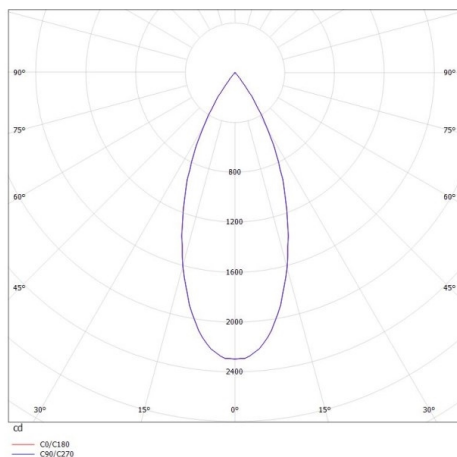

DARK NIGHT XS

684-00702054946b

DARK NIGHT XS VOLARE SUSPENSION WITH 2-PH VOLARE ADAPTER made of aluminium, black matt, similar to RAL 9005, decor silver, high-efficiently vacuum deposited aluminium reflector beam 40°, light output direct, UGR <19, with converter, max. 400mA, dimmability: Smart bluetooth, cable black, adapter/ceiling base grey, pendant length 3000mm, IP20

DRAWING

TECHNICAL DETAILS

System perform. [W]	16
Bulb type	LED
Luminous flux [lm]	1210
Current sec. [mA]	400
Colour temp. [K]	3000K
CRI	PREMIUM>90
UGR	<19
Optics	vacuum deposited aluminium reflector
Designer	INHOUSE
Converter	with converter
Light output	direct
Beam angle [°]	40°
Voltage [V]	220-240V 50/60Hz
Material	aluminium
Height [mm]	120
Pendant length [mm]	3000
Diameter [mm]	60
IP protection class	IP20
Voltage class	protection cl. II
Net weight [kg]	0,68
Colour lamp	black matt
RAL	9005
Colour adapter/ceiling base	grey
Colour decor	silver
Electric wire	black
EAN-Number	9010506290424
Lifetime [h]	L80 B10 50 000
Energy efficiency cl.	E

LIGHT DISTRIBUTION CURVE

The values are rated values. Power and luminous flux are initially subject to a tolerance of +/- 10%. Colour temperature tolerance: +/- 150 K. The values apply to an ambient temperature of 25°C unless otherwise specified.