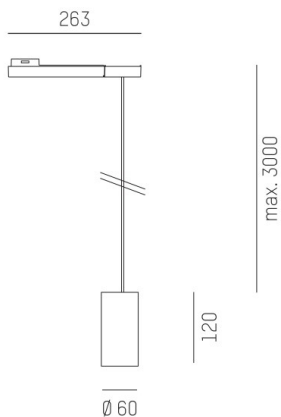

DARK NIGHT XS

684-00702054946b

DARK NIGHT XS VOLARE SUSPENSION WITH 2-PH VOLARE ADAPTER made of aluminium, black matt, similar to RAL 9005, decor silver, high-efficiently vacuum deposited aluminium reflector beam 40°, light output direct, UGR <19, with converter, max. 400mA, dimmability: Smart bluetooth, cable black, adapter/ceiling base grey, pendant length 3000mm, IP20

DRAWING

TECHNICAL DETAILS

System perform. [W]	16
Bulb type	LED
Luminous flux [lm]	1210
Current sec. [mA]	400
Colour temp. [K]	3000K
CRI	PREMIUM>90
UGR	<19
Optics	vacuum deposited aluminium reflector
Designer	INHOUSE
Converter	with converter
Light output	direct
Beam angle [°]	40°
Voltage [V]	220-240V 50/60Hz
Material	aluminium
Height [mm]	120
Pendant length [mm]	3000
Diameter [mm]	60
IP protection class	IP20
Voltage class	protection cl. II
Net weight [kg]	0,68
Colour lamp	black matt
RAL	9005
Colour adapter/ceiling base	grey
Colour decor	silver
Electric wire	black
EAN-Number	9010506290424
Lifetime [h]	L80 B10 50 000
Energy efficiency cl.	E

LIGHT DISTRIBUTION CURVE

The values are rated values. Power and luminous flux are initially subject to a tolerance of +/- 10%. Colour temperature tolerance: +/- 150 K. The values apply to an ambient temperature of 25°C unless otherwise specified.