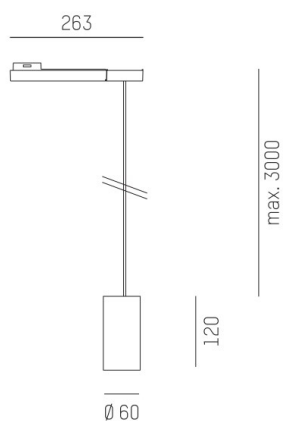

## DARK NIGHT XS

684-00702054946r

DARK NIGHT XS VOLARE SUSPENSION WITH 2-PH VOLARE ADAPTER made of aluminium, black matt, similar to RAL 9005, decor silver, high-efficiently vacuum deposited aluminium reflector beam 40°, light output direct, UGR <19, with converter, max. 400mA, dimmability: Loxone Air, cable black, adapter/ceiling base grey, pendant length 3000mm, IP20

## DRAWING

## TECHNICAL DETAILS

System perform. [W]	16
Bulb type	LED
Luminous flux [lm]	1210
Current sec. [mA]	400
Colour temp. [K]	3000K
CRI	PREMIUM>90
UGR	<19
Optics	vacuum deposited aluminium reflector
Designer	INHOUSE
Converter	with converter
Light output	direct
Beam angle [°]	40°
Voltage [V]	220-240V 50/60Hz
Material	aluminium
Height [mm]	120
Pendant length [mm]	3000
Diameter [mm]	60
IP protection class	IP20
Voltage class	protection cl. II
Net weight [kg]	0,68
Colour lamp	black matt
RAL	9005
Colour adapter/ceiling base	grey
Colour decor	silver
Electric wire	black
EAN-Number	9010506230604
Lifetime [h]	L80 B10 50 000
Energy efficiency cl.	E

## LIGHT DISTRIBUTION CURVE

The values are rated values. Power and luminous flux are initially subject to a tolerance of +/- 10%. Colour temperature tolerance: +/- 150 K. The values apply to an ambient temperature of 25°C unless otherwise specified.