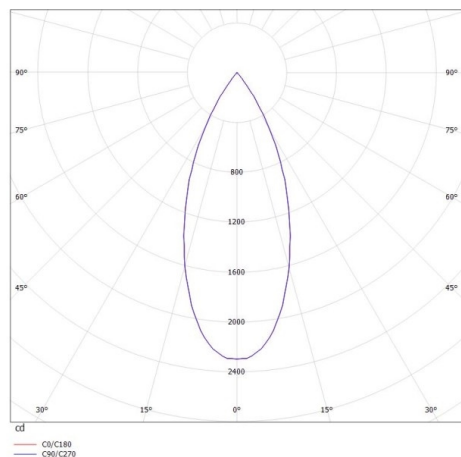

## DARK NIGHT XS

684-00702054946r

DARK NIGHT XS VOLARE SUSPENSION WITH 2-PH VOLARE ADAPTER made of aluminium, black matt, similar to RAL 9005, decor silver, high-efficiently vacuum deposited aluminium reflector beam 40°, light output direct, UGR <19, with converter, max. 400mA, dimmability: Loxone Air, cable black, adapter/ceiling base grey, pendant length 3000mm, IP20

## DRAWING

## TECHNICAL DETAILS

System perform. [W]	16
Bulb type	LED
Luminous flux [lm]	1210
Current sec. [mA]	400
Colour temp. [K]	3000K
CRI	PREMIUM>90
UGR	<19
Optics	vacuum deposited aluminium reflector
Designer	INHOUSE
Converter	with converter
Light output	direct
Beam angle [°]	40°
Voltage [V]	220-240V 50/60Hz
Material	aluminium
Height [mm]	120
Pendant length [mm]	3000
Diameter [mm]	60
IP protection class	IP20
Voltage class	protection cl. II
Net weight [kg]	0,68
Colour lamp	black matt
RAL	9005
Colour adapter/ceiling base	grey
Colour decor	silver
Electric wire	black
EAN-Number	9010506230604
Lifetime [h]	L80 B10 50 000
Energy efficiency cl.	E

## LIGHT DISTRIBUTION CURVE

The values are rated values. Power and luminous flux are initially subject to a tolerance of +/- 10%. Colour temperature tolerance: +/- 150 K. The values apply to an ambient temperature of 25°C unless otherwise specified.