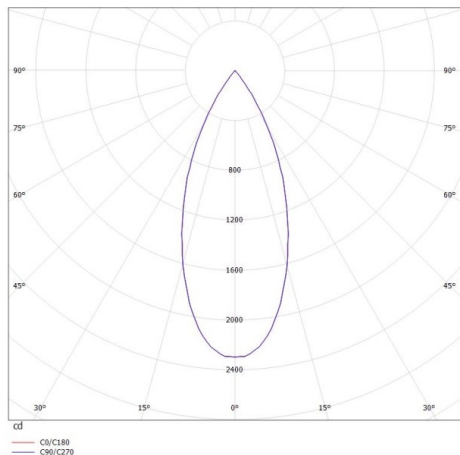

DARK NIGHT XS

684-007020549560v1

DARK NIGHT XS VOLARE SUSPENSION WITH 2-PH VOLARE ADAPTER made of aluminium, black matt, similar to RAL 9005, decor silver,high-efficiently vacuum deposited aluminium reflector beam 40°, light output direct, UGR <19, with converter, max. 400mA, dimmability: not dimmable, cable black, adapter/ceiling base white, pendant length 3000mm, IP20

DRAWING

TECHNICAL DETAILS

System perform. [W]	16
Bulb type	LED
Luminous flux [lm]	1210
Current sec. [mA]	400
Colour temp. [K]	3000K
CRI	PREMIUM>90
UGR	<19
Optics	vacuum deposited aluminium reflector
Designer	INHOUSE
Converter	with converter
Dimming	not dimmable
Light output	direct
Beam angle [°]	40°
Voltage [V]	220-240V 50/60Hz
Material	aluminium
Height [mm]	120
Pendant length [mm]	3000
Diameter [mm]	60
IP protection class	IP20
Voltage class	protection cl. II
Net weight [kg]	0,65
Colour lamp	black matt
RAL	9005
Colour adapter/ceiling base	white
Colour decor	silver
Electric wire	black
EAN-Number	9010506116847
Lifetime [h]	L80 B10 50 000
Energy efficiency cl.	E

LIGHT DISTRIBUTION CURVE

The values are rated values. Power and luminous flux are initially subject to a tolerance of +/- 10%. Colour temperature tolerance: +/- 150 K. The values apply to an ambient temperature of 25°C unless otherwise specified.