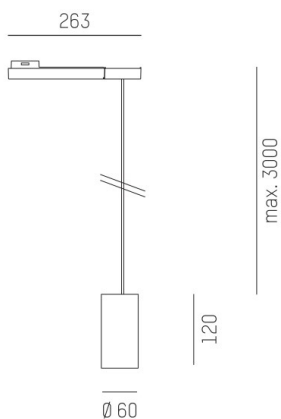

DARK NIGHT XS

684-007020549560v1

DARK NIGHT XS VOLARE SUSPENSION WITH 2-PH VOLARE ADAPTER made of aluminium, black matt, similar to RAL 9005, decor silver,high-efficiently vacuum deposited aluminium reflector beam 40°, light output direct, UGR <19, with converter, max. 400mA, dimmability: not dimmable, cable black, adapter/ceiling base white, pendant length 3000mm, IP20

DRAWING

TECHNICAL DETAILS

System perform. [W]	16
Bulb type	LED
Luminous flux [lm]	1210
Current sec. [mA]	400
Colour temp. [K]	3000K
CRI	PREMIUM>90
UGR	<19
Optics	vacuum deposited aluminium reflector
Designer	INHOUSE
Converter	with converter
Dimming	not dimmable
Light output	direct
Beam angle [°]	40°
Voltage [V]	220-240V 50/60Hz
Material	aluminium
Height [mm]	120
Pendant length [mm]	3000
Diameter [mm]	60
IP protection class	IP20
Voltage class	protection cl. II
Net weight [kg]	0,65
Colour lamp	black matt
RAL	9005
Colour adapter/ceiling base	white
Colour decor	silver
Electric wire	black
EAN-Number	9010506116847
Lifetime [h]	L80 B10 50 000
Energy efficiency cl.	E

LIGHT DISTRIBUTION CURVE

The values are rated values. Power and luminous flux are initially subject to a tolerance of +/- 10%. Colour temperature tolerance: +/- 150 K. The values apply to an ambient temperature of 25°C unless otherwise specified.