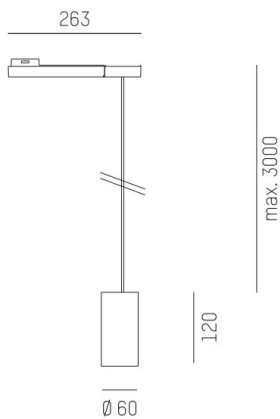

DARK NIGHT XS

684-00702054956b

DARK NIGHT XS VOLARE SUSPENSION WITH 2-PH VOLARE ADAPTER made of aluminium, black matt, similar to RAL 9005, decor silver,high-efficiently vacuum deposited aluminium reflector beam 40°, light output direct, UGR <19, with converter, max. 400mA, dimmability: Smart bluetooth, cable black, adapter/ceiling base white, pendant length 3000mm, IP20

DRAWING

TECHNICAL DETAILS

System perform. [W]	16
Bulb type	LED
Luminous flux [lm]	1210
Current sec. [mA]	400
Colour temp. [K]	3000K
CRI	PREMIUM>90
UGR	<19
Optics	vacuum deposited aluminium reflector
Designer	INHOUSE
Converter	with converter
Light output	direct
Beam angle [°]	40°
Voltage [V]	220-240V 50/60Hz
Material	aluminium
Height [mm]	120
Pendant length [mm]	3000
Diameter [mm]	60
IP protection class	IP20
Voltage class	protection cl. II
Net weight [kg]	0,66
Colour lamp	black matt
RAL	9005
Colour adapter/ceiling base	white
Colour decor	silver
Electric wire	black
EAN-Number	9010506290448
Lifetime [h]	L80 B10 50 000
Energy efficiency cl.	E

LIGHT DISTRIBUTION CURVE

The values are rated values. Power and luminous flux are initially subject to a tolerance of +/- 10%. Colour temperature tolerance: +/- 150 K. The values apply to an ambient temperature of 25°C unless otherwise specified.