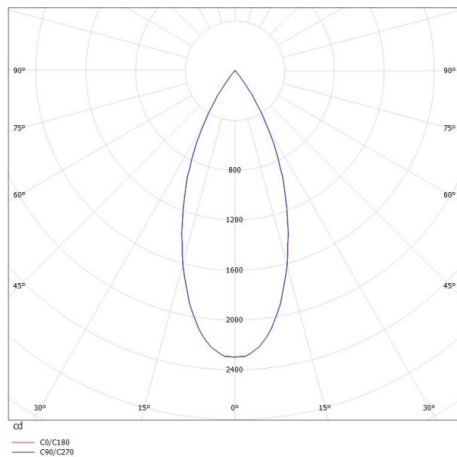

DARK NIGHT XS

684-00702054956b

DARK NIGHT XS VOLARE SUSPENSION WITH 2-PH VOLARE ADAPTER made of aluminium, black matt, similar to RAL 9005, decor silver,high-efficiently vacuum deposited aluminium reflector beam 40°, light output direct, UGR <19, with converter, max. 400mA, dimmability: Smart bluetooth, cable black, adapter/ceiling base white, pendant length 3000mm, IP20

DRAWING

TECHNICAL DETAILS

System perform. [W]	16
Bulb type	LED
Luminous flux [lm]	1210
Current sec. [mA]	400
Colour temp. [K]	3000K
CRI	PREMIUM>90
UGR	<19
Optics	vacuum deposited aluminium reflector
Designer	INHOUSE
Converter	with converter
Light output	direct
Beam angle [°]	40°
Voltage [V]	220-240V 50/60Hz
Material	aluminium
Height [mm]	120
Pendant length [mm]	3000
Diameter [mm]	60
IP protection class	IP20
Voltage class	protection cl. II
Net weight [kg]	0,66
Colour lamp	black matt
RAL	9005
Colour adapter/ceiling base	white
Colour decor	silver
Electric wire	black
EAN-Number	9010506290448
Lifetime [h]	L80 B10 50 000
Energy efficiency cl.	E

LIGHT DISTRIBUTION CURVE

The values are rated values. Power and luminous flux are initially subject to a tolerance of +/- 10%. Colour temperature tolerance: +/- 150 K. The values apply to an ambient temperature of 25°C unless otherwise specified.